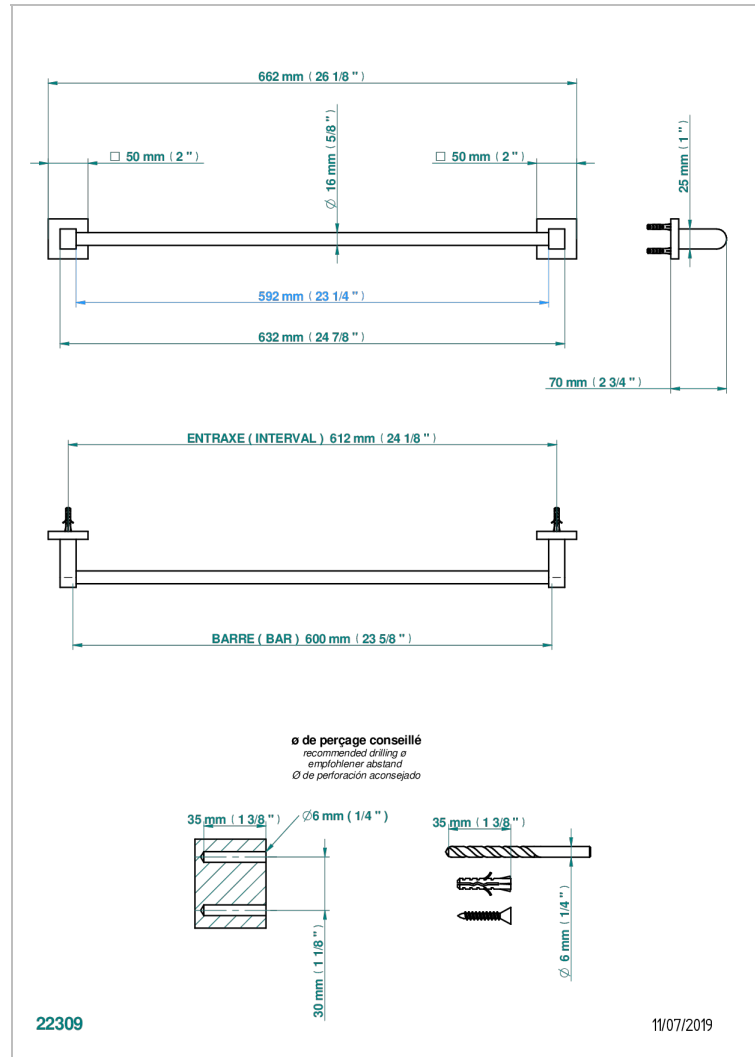

PROFIL BLACK ONYX WITH LEVER

A6P-514/60

Single towel rail, fixed rail, length: 600 mm

CHARACTERISTIC

- Profil Black Onyx with lever
- Single towel rail, fixed rail, length: 600 mm

AVAILABLE FINITIONS

Antique nickel - H28
Black ceram - D30
Blush PVD - H62
Brass color PVD - H49
Brown bronze color PVD - F33
Gold color PVD - H52