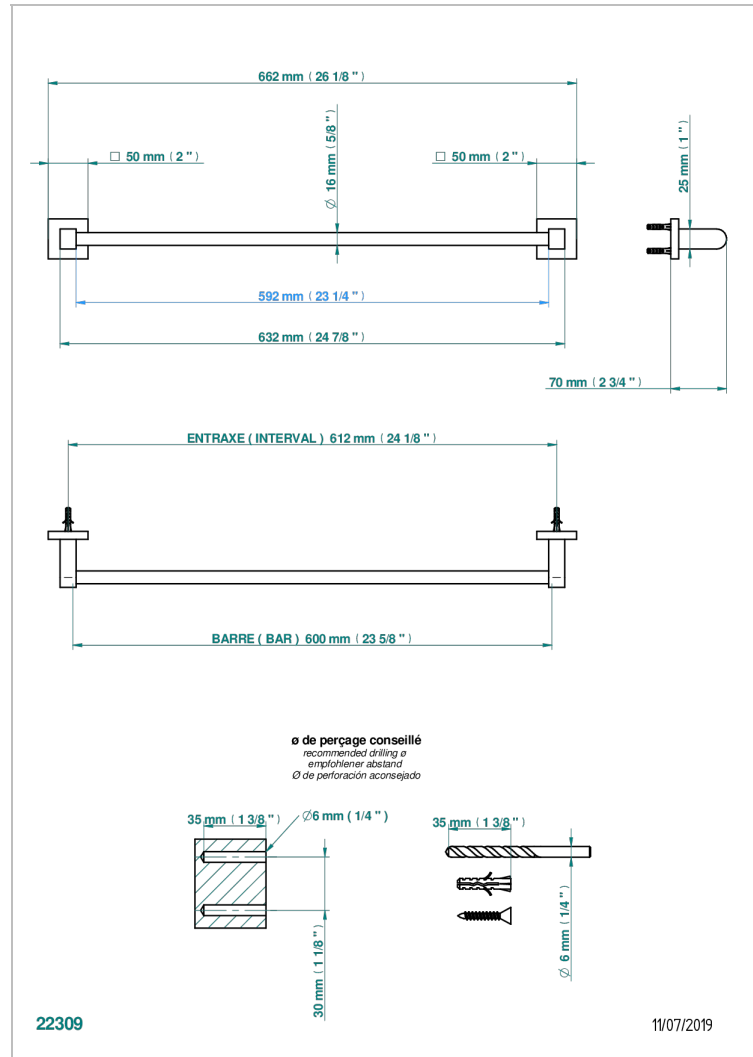

PROFIL BLACK ONYX

A6N-514/60

Towel bar, 24" long

CHARACTERISTIC

- Profil Black Onyx
- Towel bar, 24" long

AVAILABLE FINITIONS

Black ceram - D30
Blush PVD - H62
Brass color PVD - H49
Brown bronze color PVD - F33
Chrome polished - A02
Chrome polished / gold polished - G02