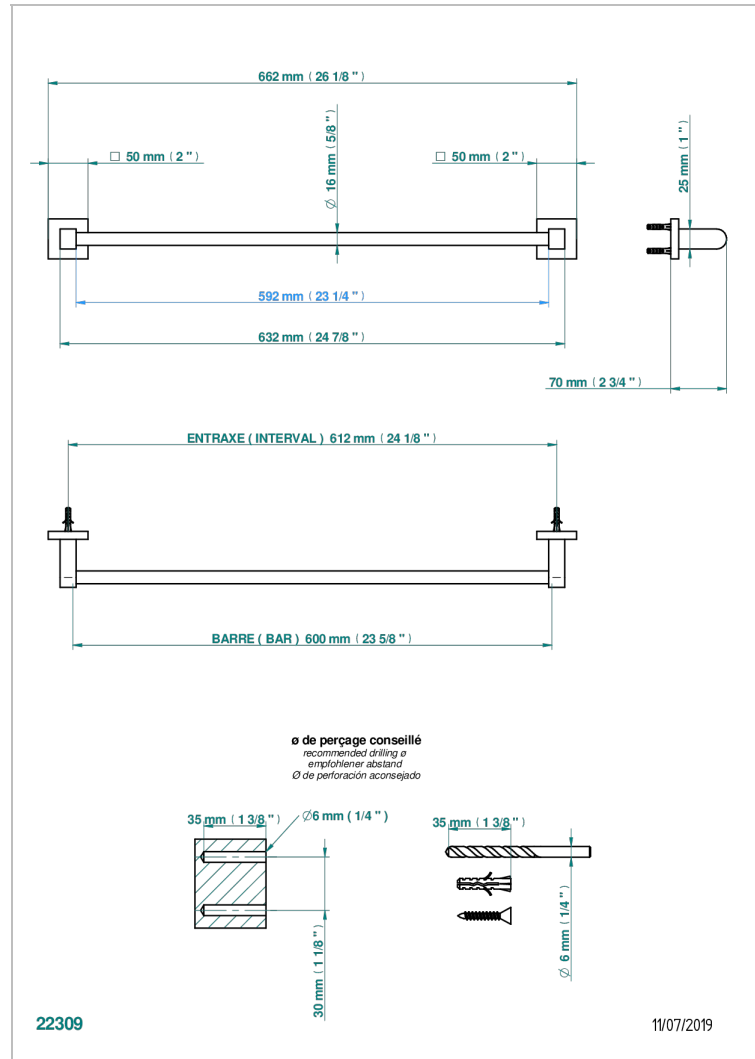

# PROFIL BLACK ONYX

A6N-514/60

Single towel rail, fixed rail, length: 600 mm

## CHARACTERISTIC

- Profil Black Onyx
- Single towel rail, fixed rail, length: 600 mm