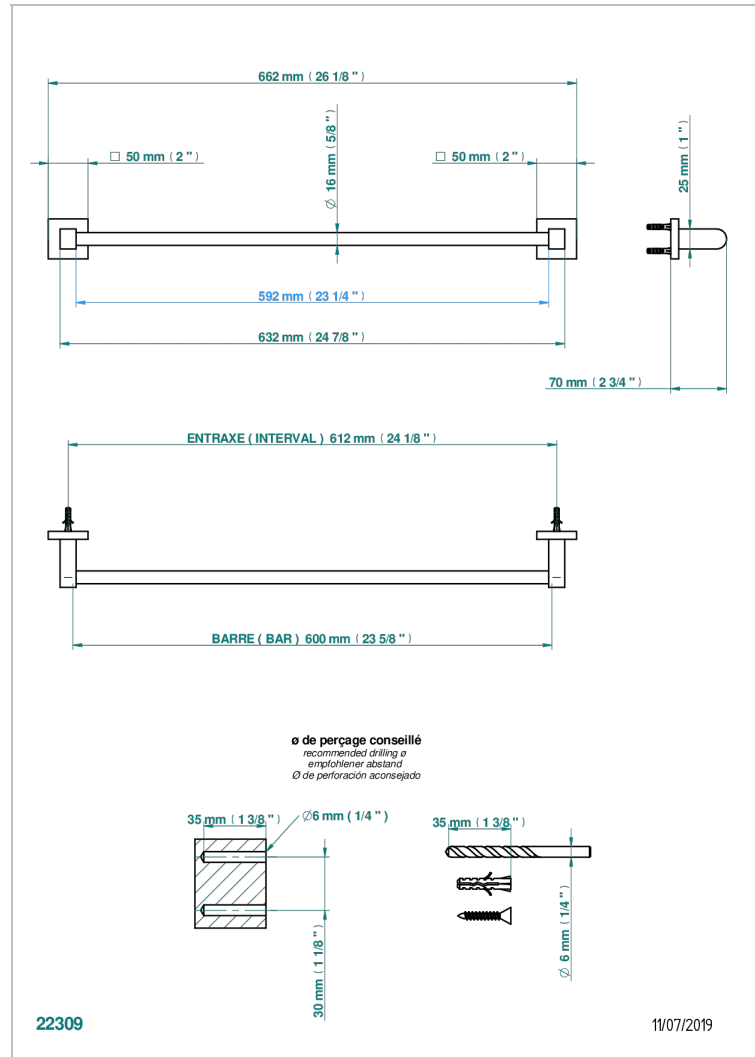

PROFIL BLACK ONYX

A6N-514/60

Single towel rail, fixed rail, length: 600 mm

CHARACTERISTIC

- Profil Black Onyx
- Single towel rail, fixed rail, length: 600 mm

AVAILABLE FINITIONS

Antique nickel - H28
Black ceram - D30
Blush PVD - H62
Brass color PVD - H49
Brown bronze color PVD - F33
Gold color PVD - H52