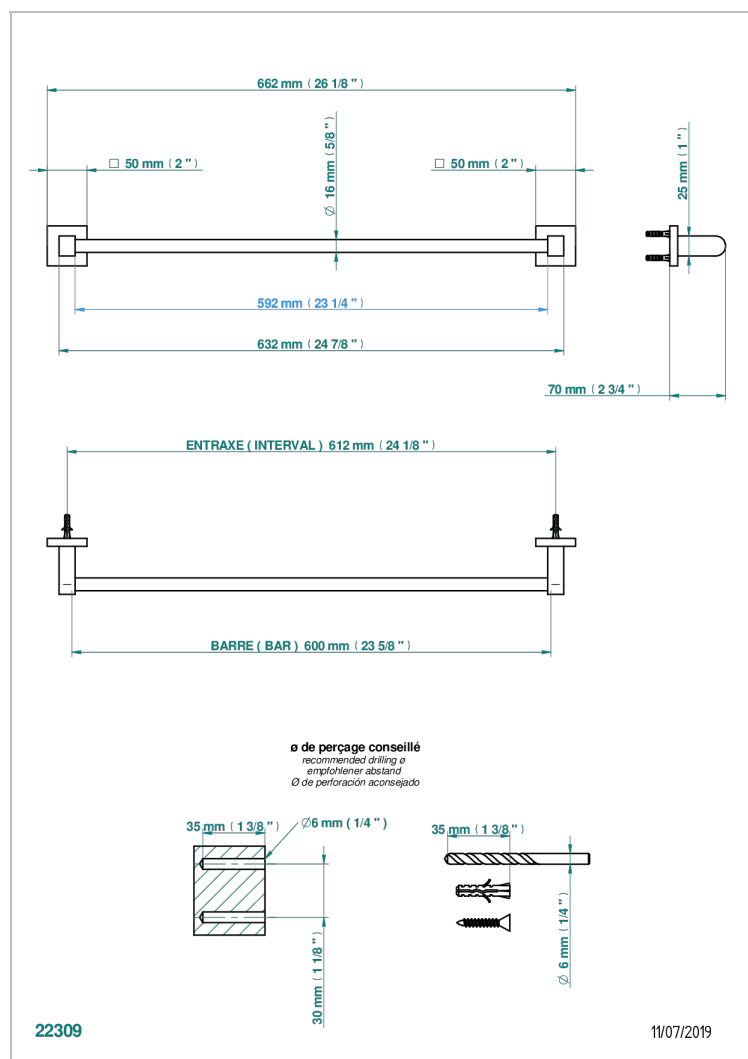

PROFIL LALIQUE CLEAR CRYSTAL WITH LEVER HANDLES

A6H-514/60

Towel bar, 24" long

CHARACTERISTIC

- Profil Laliq Clear crystal with lever handles
- Towel bar, 24" long

AVAILABLE FINITIONS

Black ceram - D30
Blush PVD - H62
Brass color PVD - H49
Brown bronze color PVD - F33
Chrome polished - A02
Chrome polished / gold polished - G02