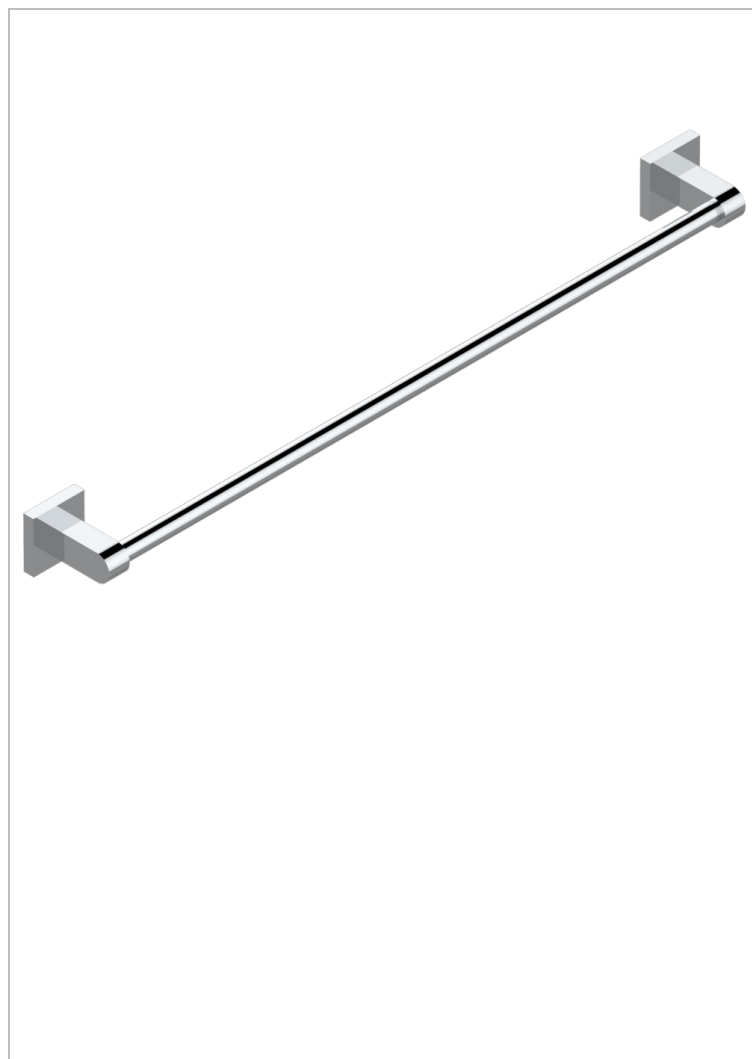

PROFIL LALIQUE CLEAR CRYSTAL WITH LEVER HANDLES

A6H-514/60

Towel bar, 24" long

CHARACTERISTIC

- Profil Laliq Clear crystal with lever handles
- Towel bar, 24" long

AVAILABLE FINITIONS

Black ceram - D30
Blush PVD - H62
Brass color PVD - H49
Brown bronze color PVD - F33
Chrome polished - A02
Chrome polished / gold polished - G02

Copper antique matt, coated - H07
Gold color PVD - H52
Gold mat - F07
Gold polished - F01
Graphite PVD - H64
Light coated bronze - D01

Matt Umber PVD - H67
Matt blush PVD - H60
Matt brass color PVD - H50
Matt brown bronze color PVD - F34
Matt chrome (American satin) - C02
Matt gold color PVD - H53

Matt graphite PVD - H65
Matt nickel (American satin) - C01
Matt nickel color PVD - H56
Nickel antique / Sovereign - H28
Nickel color PVD - H55
Nickel polished - B01

Soft gold - F30
Soft matt gold - F31
Umber PVD - H66