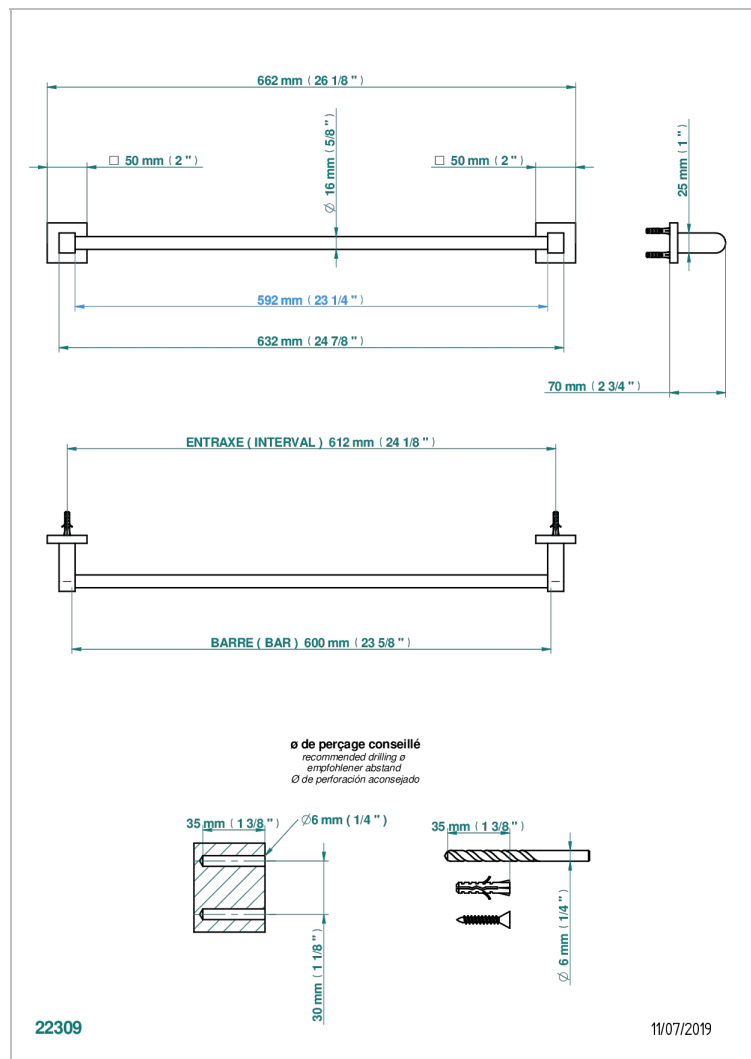

# PROFIL LALIQUE CLEAR CRYSTAL WITH LEVER

A6H-514/60

Single towel rail, fixed rail, length: 600 mm

## CHARACTERISTIC

- Profil Laliq Clear crystal with lever
- Single towel rail, fixed rail, length: 600 mm