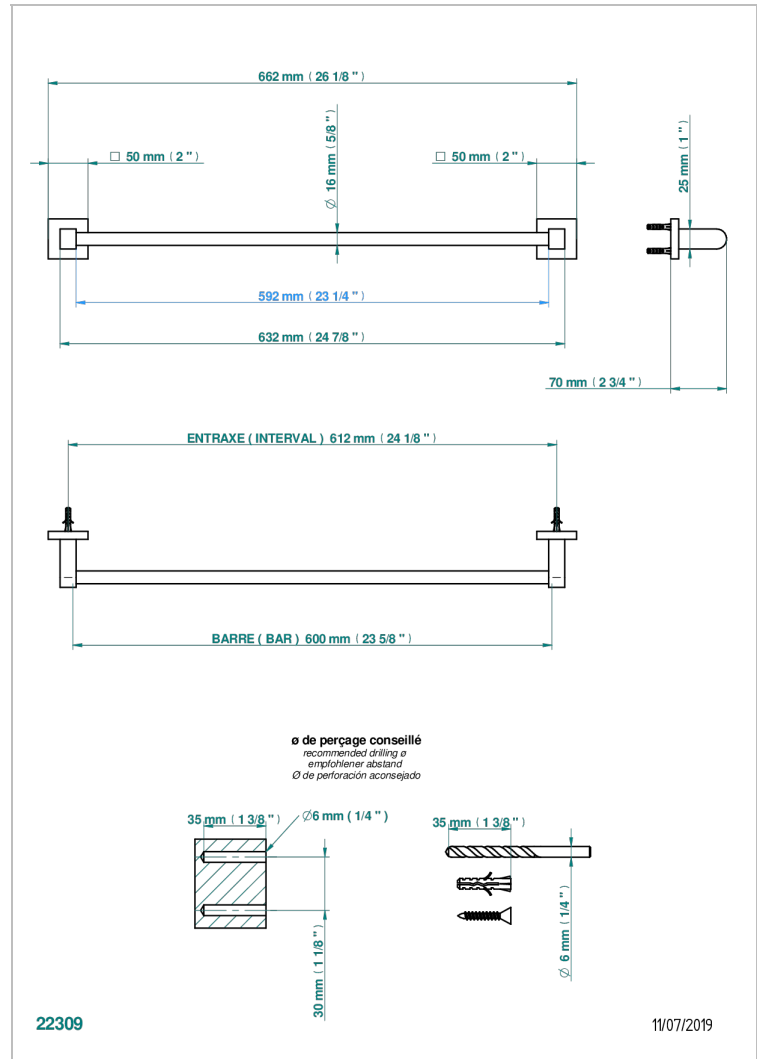

PROFIL LALIQUE CLEAR CRYSTAL WITH LEVER

A6H-514/60

Single towel rail, fixed rail, length: 600 mm

CHARACTERISTIC

- Profil Laliq Clear crystal with lever
- Single towel rail, fixed rail, length: 600 mm

AVAILABLE FINITIONS