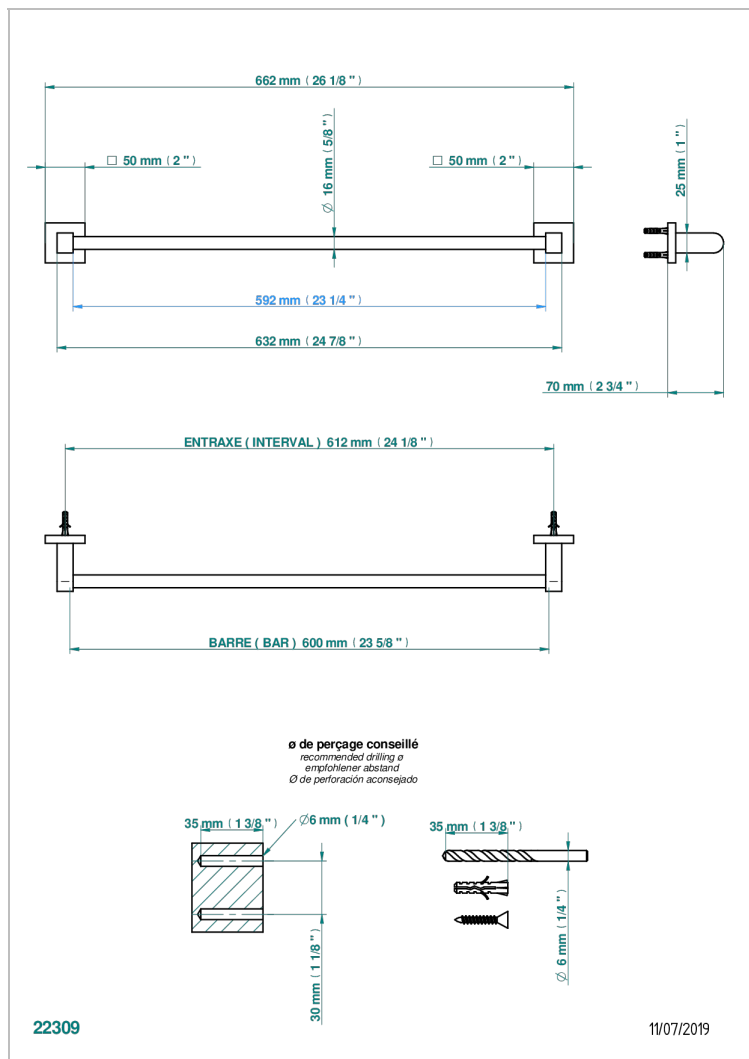

PROFIL LALIQUE CLEAR CRYSTAL

A6G-514/60

Single towel rail, fixed rail, length: 600 mm

CHARACTERISTIC

- Profil Laliq Clear crystal
- Single towel rail, fixed rail, length: 600 mm

AVAILABLE FINITIONS

Antique nickel - H28
Black ceram - D30
Blush PVD - H62
Brass color PVD - H49
Brown bronze color PVD - F33
Gold color PVD - H52