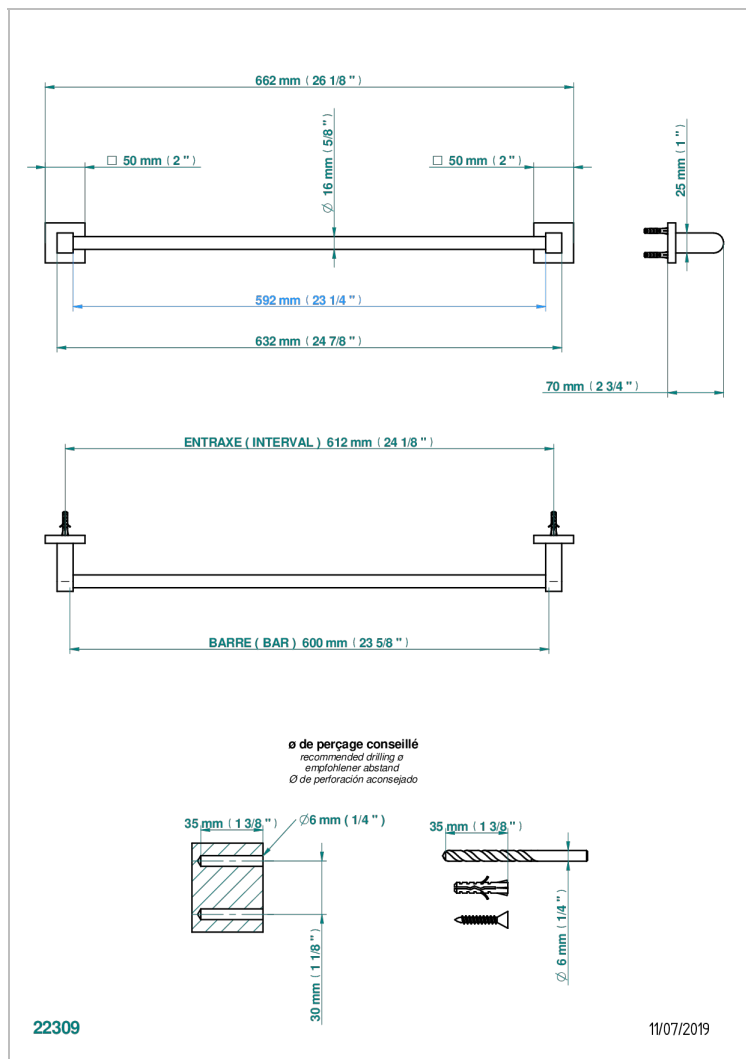

PROFIL LALIQUE CLEAR CRYSTAL

A6G-514/60

Single towel rail, fixed rail, length: 600 mm

CHARACTERISTIC

- Profil LaliQue Clear crystal
- Single towel rail, fixed rail, length: 600 mm

AVAILABLE FINITIONS

Antique nickel - H28
Black ceram - D30
Blush PVD - H62
Brass color PVD - H49
Brown bronze color PVD - F33
Gold color PVD - H52