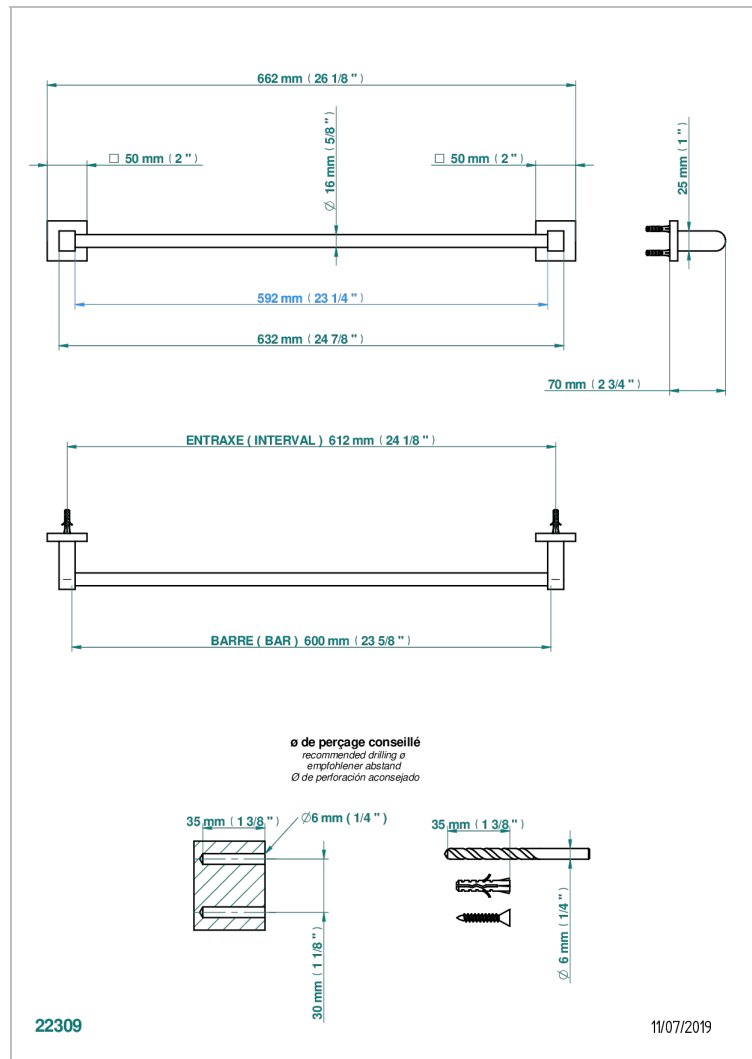

# PROFIL LALIQUE CLEAR CRYSTAL

A6G-514/60

Single towel rail, fixed rail, length: 600 mm

## CHARACTERISTIC

- Profil LaliQue Clear crystal
- Single towel rail, fixed rail, length: 600 mm