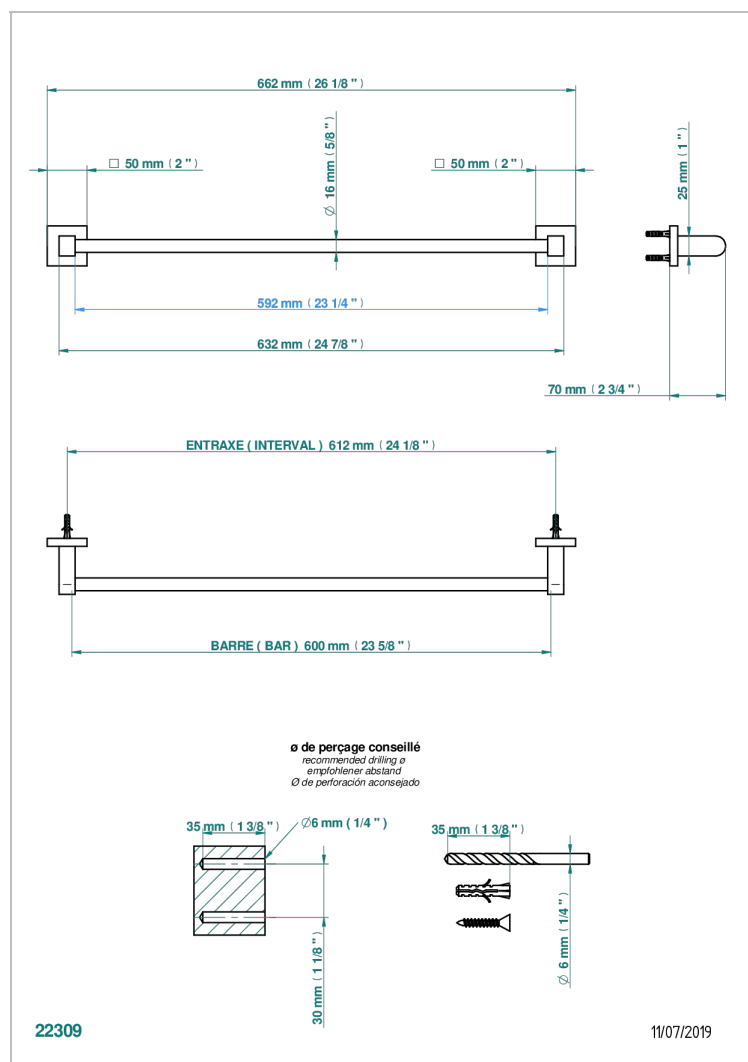

# PROFIL METAL WITH LEVER HANDLES

A6B-514/60

Towel bar, 24" long

## CHARACTERISTIC

- Profil Metal with lever handles
- Towel bar, 24" long