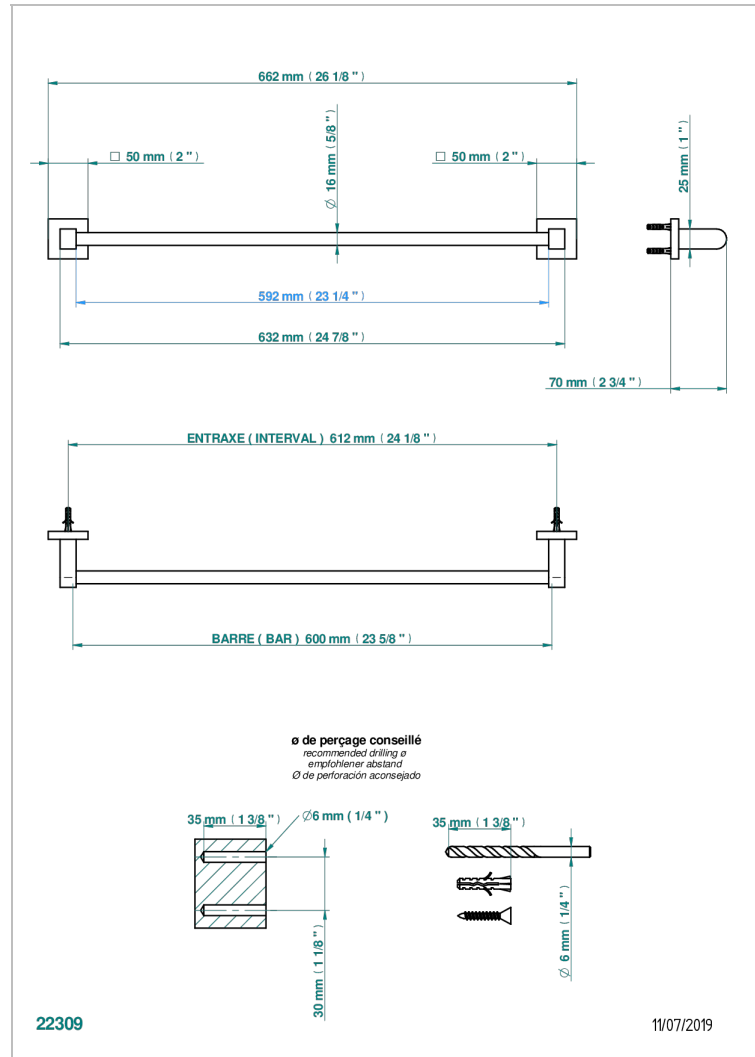

PROFIL METAL WITH LEVER

A6B-514/60

Single towel rail, fixed rail, length: 600 mm

CHARACTERISTIC

- Profil Metal with lever
- Single towel rail, fixed rail, length: 600 mm

AVAILABLE FINITIONS

Antique nickel - H28
Black ceram - D30
Blush PVD - H62
Brass color PVD - H49
Brown bronze color PVD - F33
Gold color PVD - H52