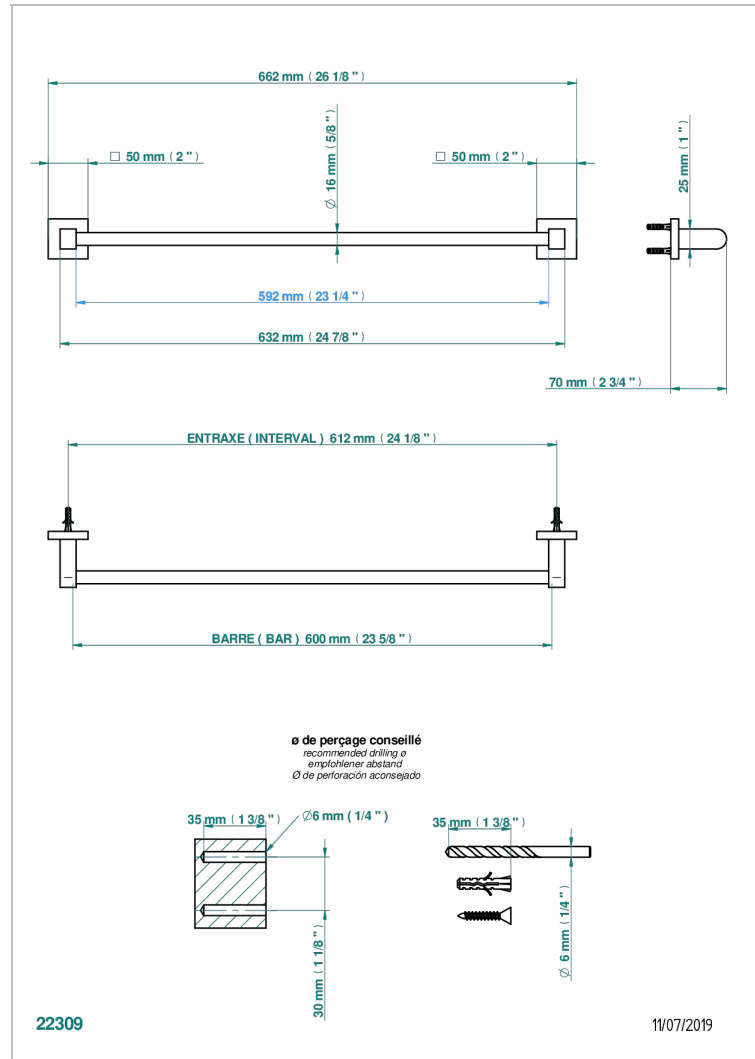

PROFIL METAL WITH LEVER

A6B-514/60

Single towel rail, fixed rail, length: 600 mm

CHARACTERISTIC

- Profil Metal with lever
- Single towel rail, fixed rail, length: 600 mm

AVAILABLE FINITIONS

Antique nickel - H28
Black ceram - D30
Blush PVD - H62
Brass color PVD - H49
Brown bronze color PVD - F33
Gold color PVD - H52