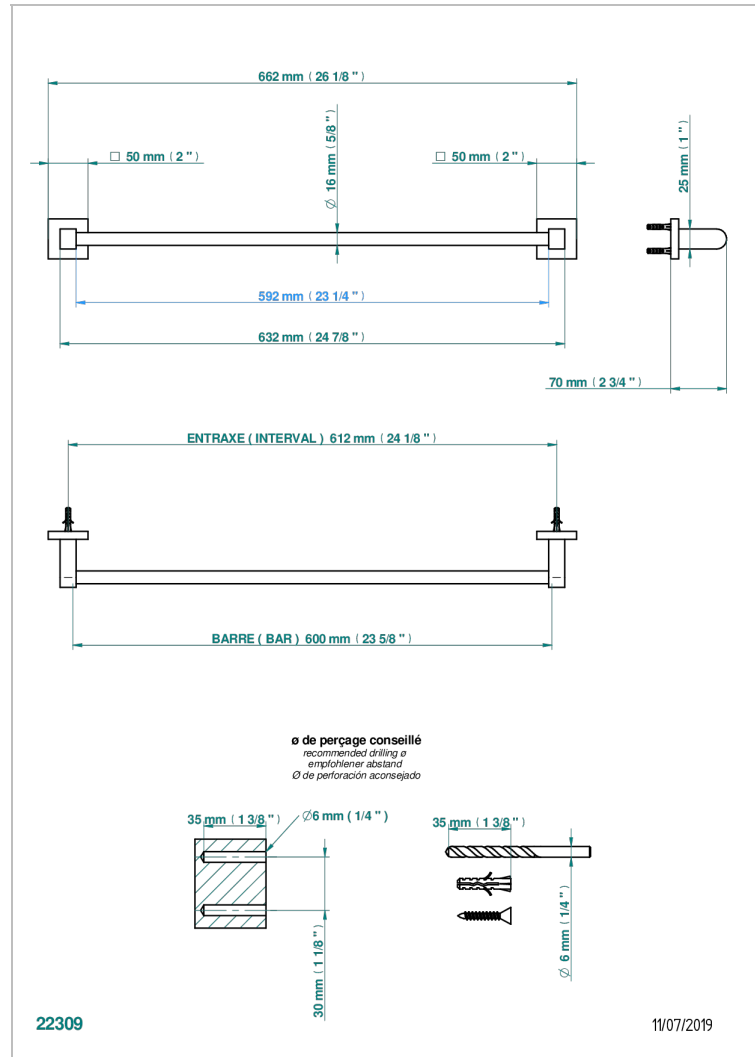

PROFIL METAL

A6A-514/60

Towel bar, 24" long

CHARACTERISTIC

- Profil Metal
- Towel bar, 24" long

AVAILABLE FINITIONS

Black ceram - D30
Blush PVD - H62
Brass color PVD - H49
Brown bronze color PVD - F33
Chrome polished - A02
Chrome polished / gold polished - G02