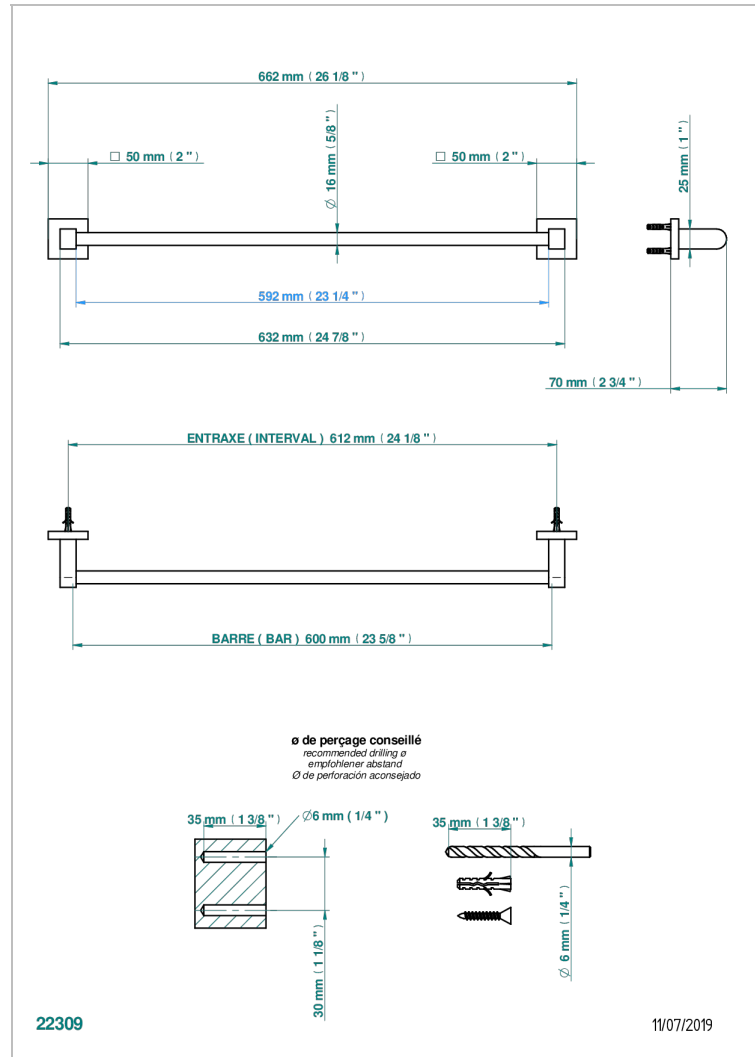

# PROFIL METAL

A6A-514/60

Single towel rail, fixed rail, length: 600 mm

## CHARACTERISTIC

- Profil Metal
- Single towel rail, fixed rail, length: 600 mm