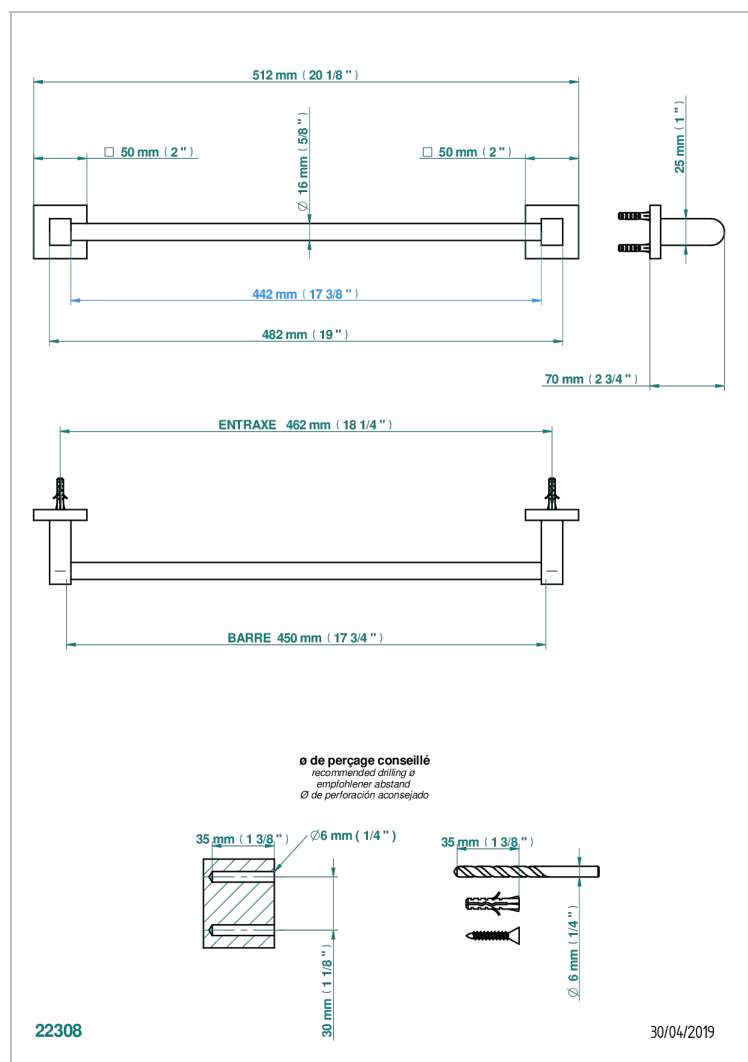

PROFIL BLACK ONYX WITH LEVER HANDLES

A6P-514/45

Towel bar, 18" long

CHARACTERISTIC

- Profil Black Onyx with lever handles
- Towel bar, 18" long

AVAILABLE FINITIONS

Black ceram - D30

Blush PVD - H62