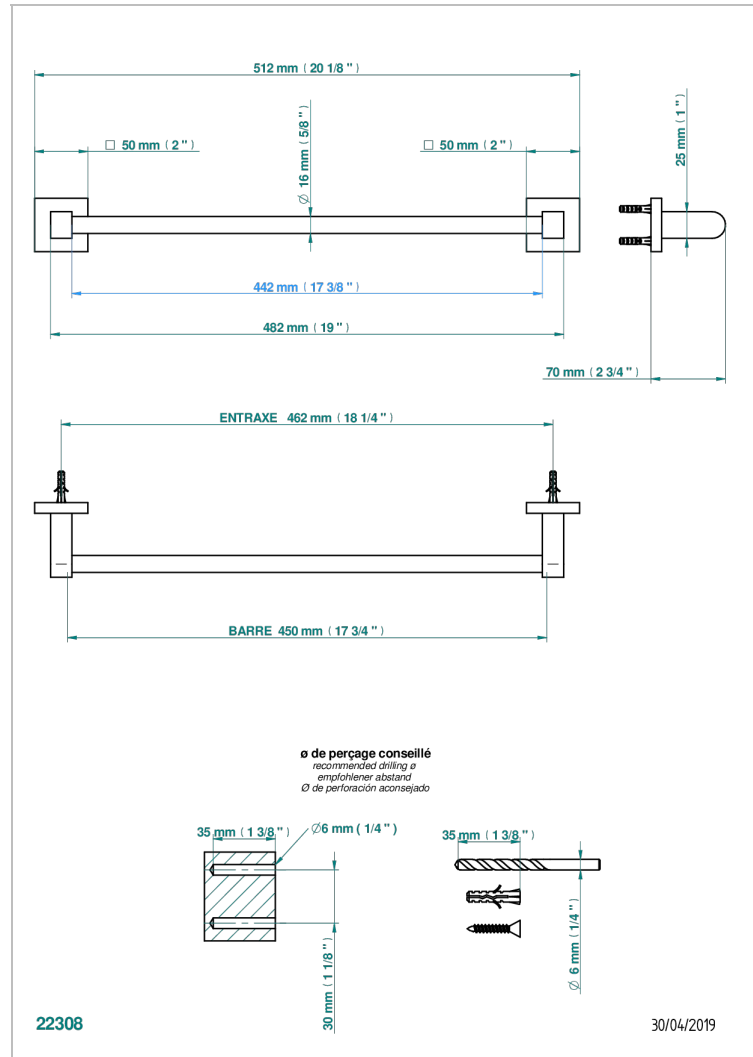

PROFIL BLACK ONYX WITH LEVER

A6P-514/45

Single towel rail, fixed rail, length: 450 mm

CHARACTERISTIC

- Profil Black Onyx with lever
- Single towel rail, fixed rail, length: 450 mm

AVAILABLE FINITIONS

Antique nickel - H28
Black ceram - D30
Blush PVD - H62
Brass color PVD - H49
Brown bronze color PVD - F33
Gold color PVD - H52