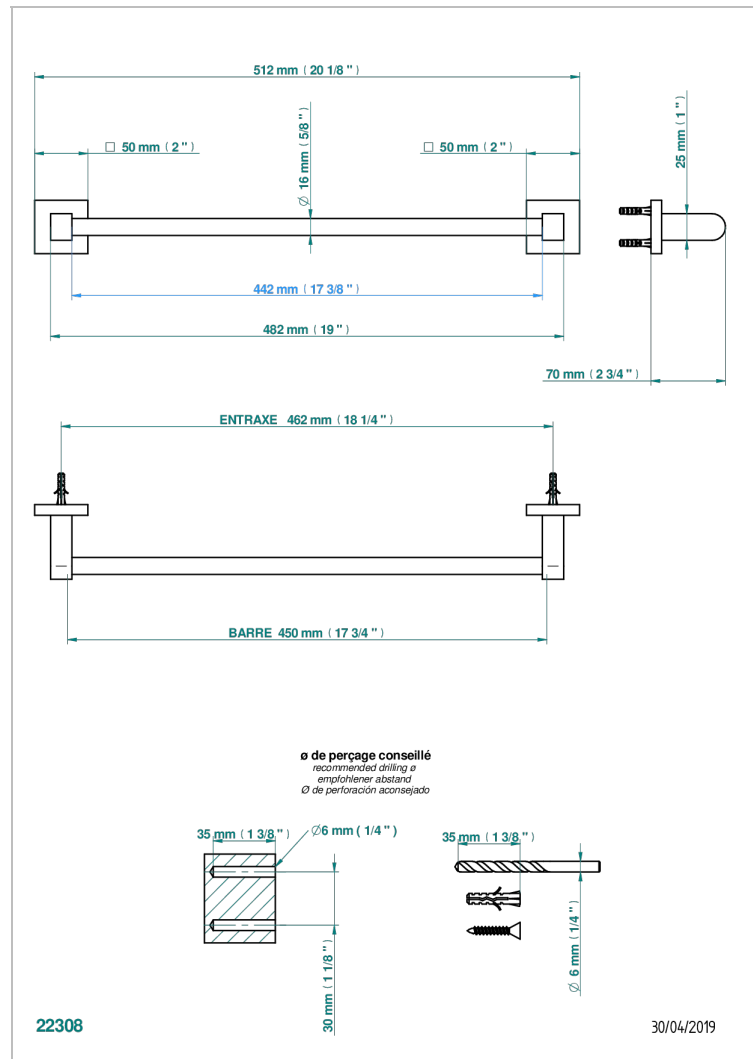

PROFIL ONICE NEGRO CON MANETAS

A6P-514/45

Single towel rail, fixed rail, length: 450 mm

THG[®]
PARIS

CARACTERÍSTICAS

- Profil Onice negro con manetas
- Single towel rail, fixed rail, length: 450 mm

ACABADOS DISPONIBLES