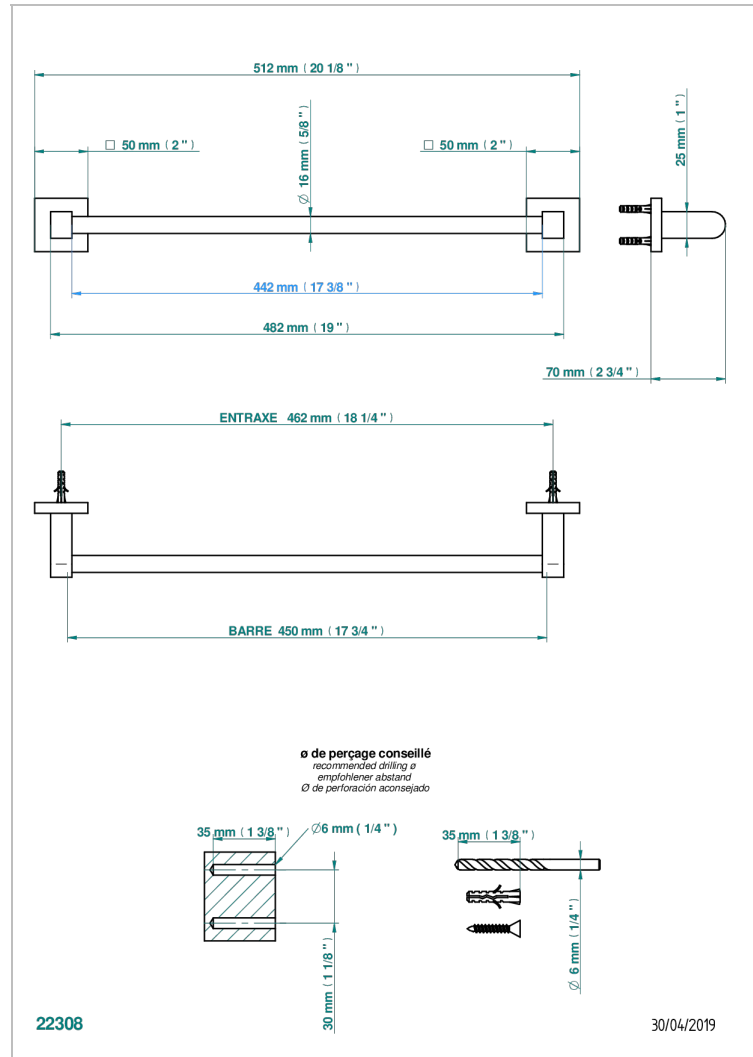

# PROFIL BLACK ONYX WITH LEVER

A6P-514/45

Single towel rail, fixed rail, length: 450 mm

## CHARACTERISTIC

- Profil Black Onyx with lever
- Single towel rail, fixed rail, length: 450 mm