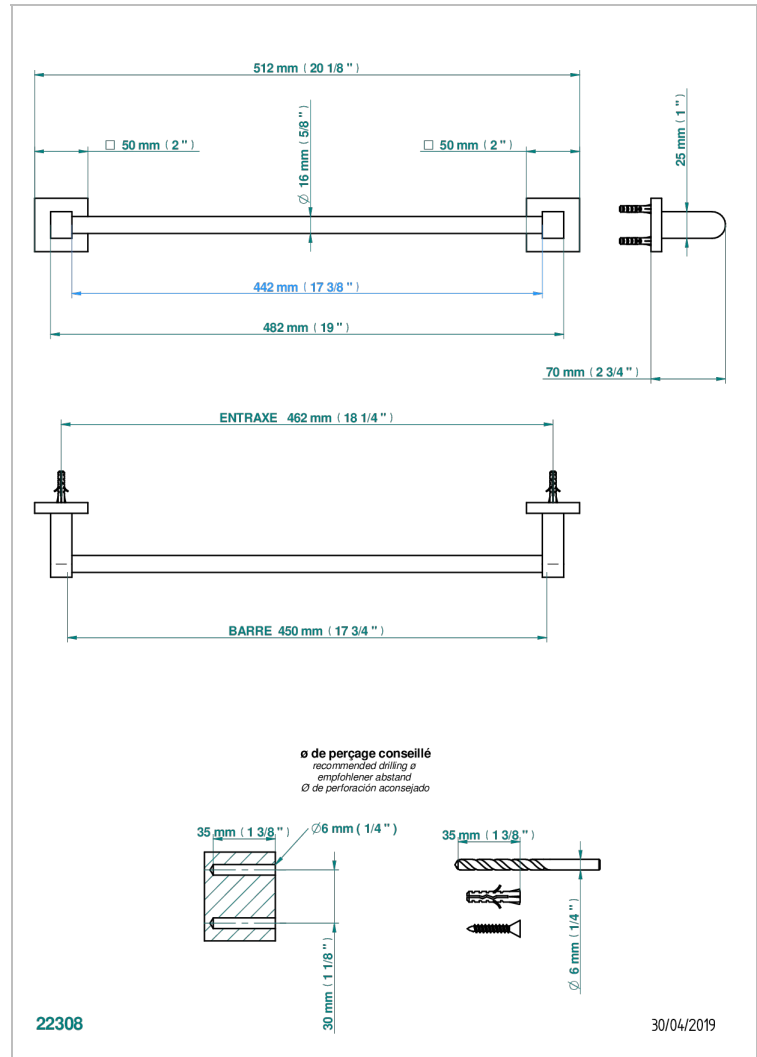

# PROFIL ONICE NEGRO

A6N-514/45

Single towel rail, fixed rail, length: 450 mm

## CARACTERÍSTICAS

- Profil Onice negro
- Single towel rail, fixed rail, length: 450 mm