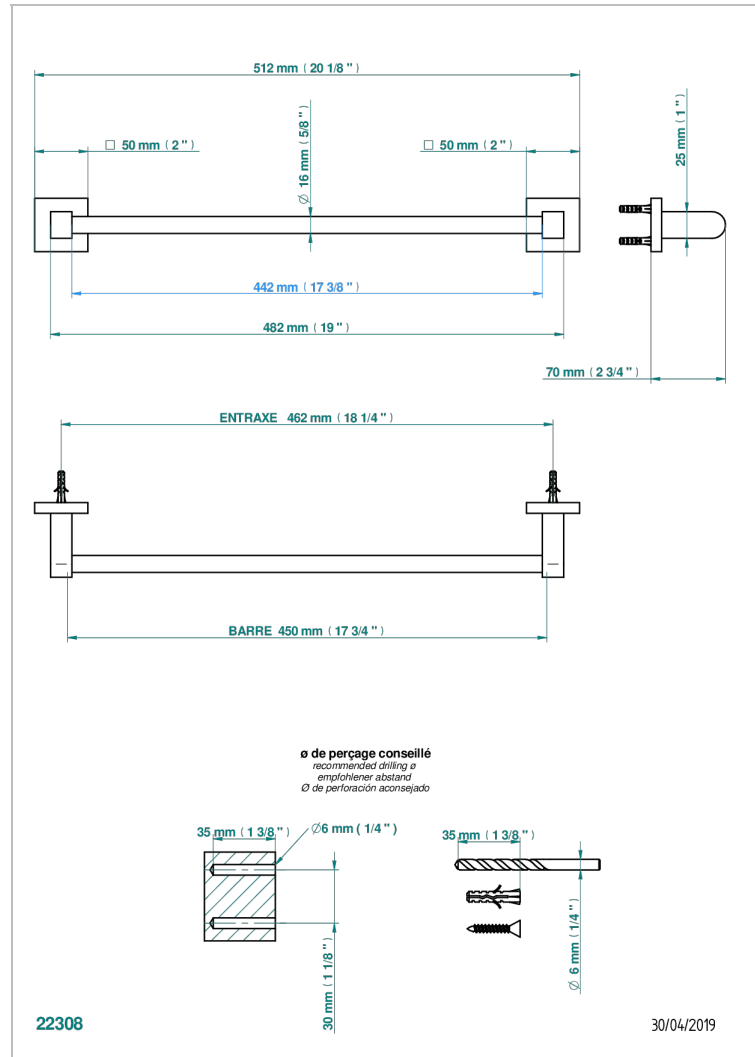

PROFIL BLACK ONYX

A6N-514/45

Towel bar, 18" long

CHARACTERISTIC

- Profil Black Onyx
- Towel bar, 18" long

AVAILABLE FINITIONS

Black ceram - D30
Blush PVD - H62
Brass color PVD - H49
Brown bronze color PVD - F33
Chrome polished - A02
Chrome polished / gold polished - G02