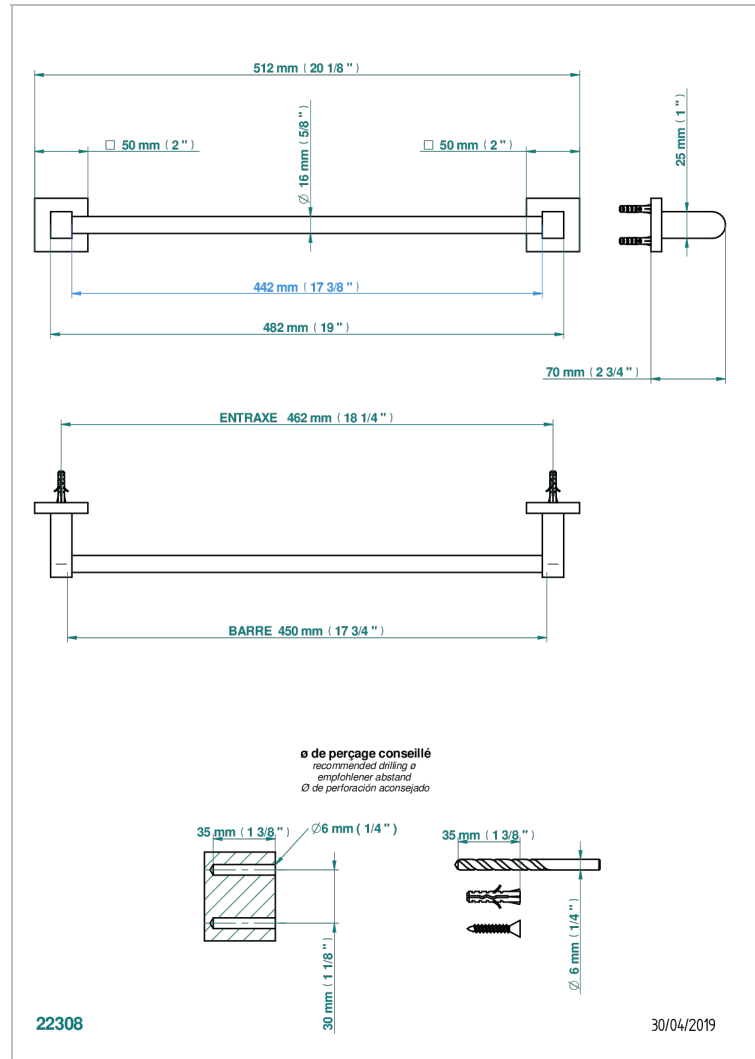

# PROFIL BLACK ONYX

A6N-514/45

Single towel rail, fixed rail, length: 450 mm

## CHARACTERISTIC

- Profil Black Onyx
- Single towel rail, fixed rail, length: 450 mm