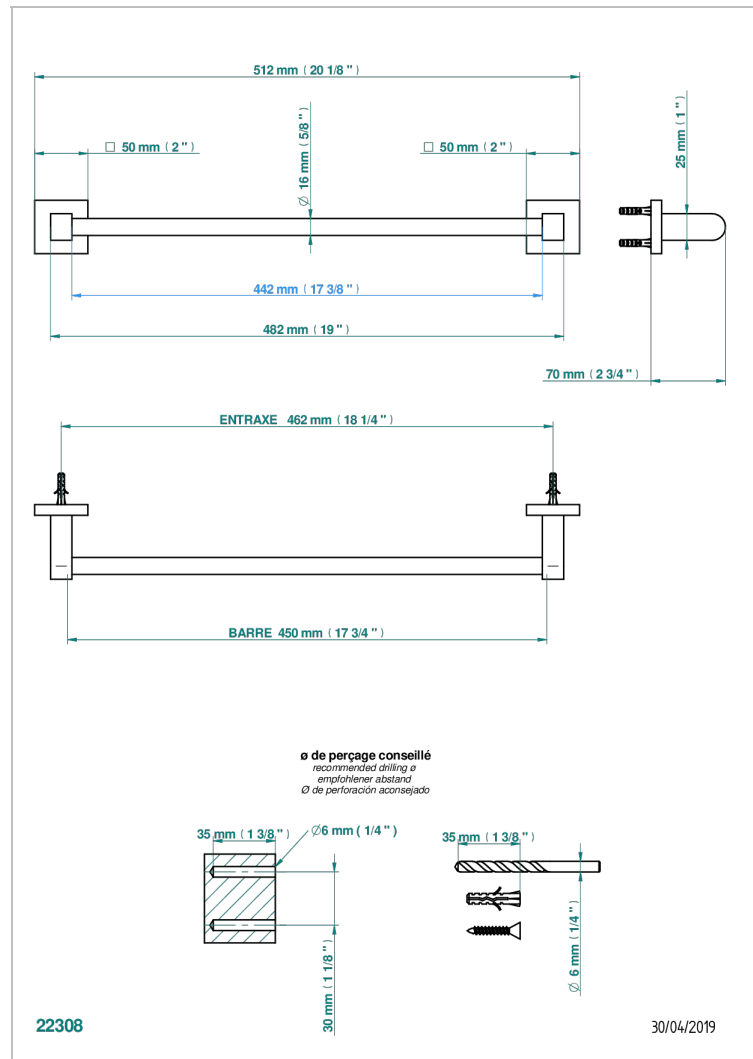

# PROFIL BLACK ONYX

A6N-514/45

Single towel rail, fixed rail, length: 450 mm

## CHARACTERISTIC

- Profil Black Onyx
- Single towel rail, fixed rail, length: 450 mm