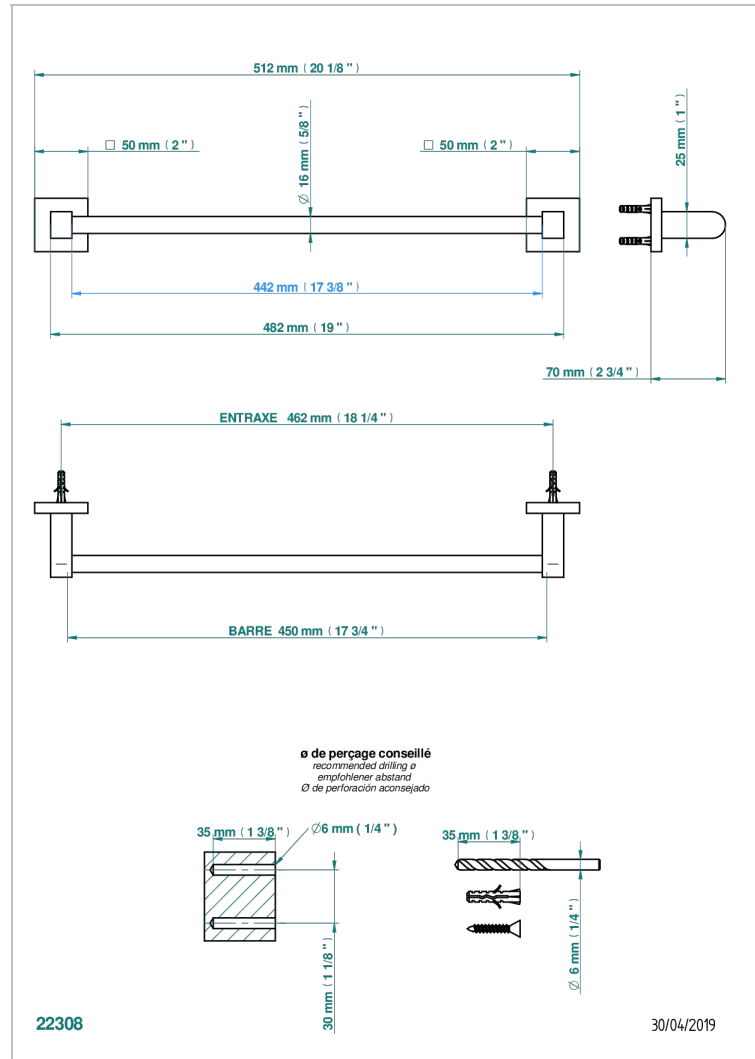

# PROFIL LALIQUE CRISTAL CLARO CON MANETAS

A6H-514/45

Single towel rail, fixed rail, length: 450 mm

## CARACTERÍSTICAS

- Profil Laliqre cristal claro con manetas
- Single towel rail, fixed rail, length: 450 mm