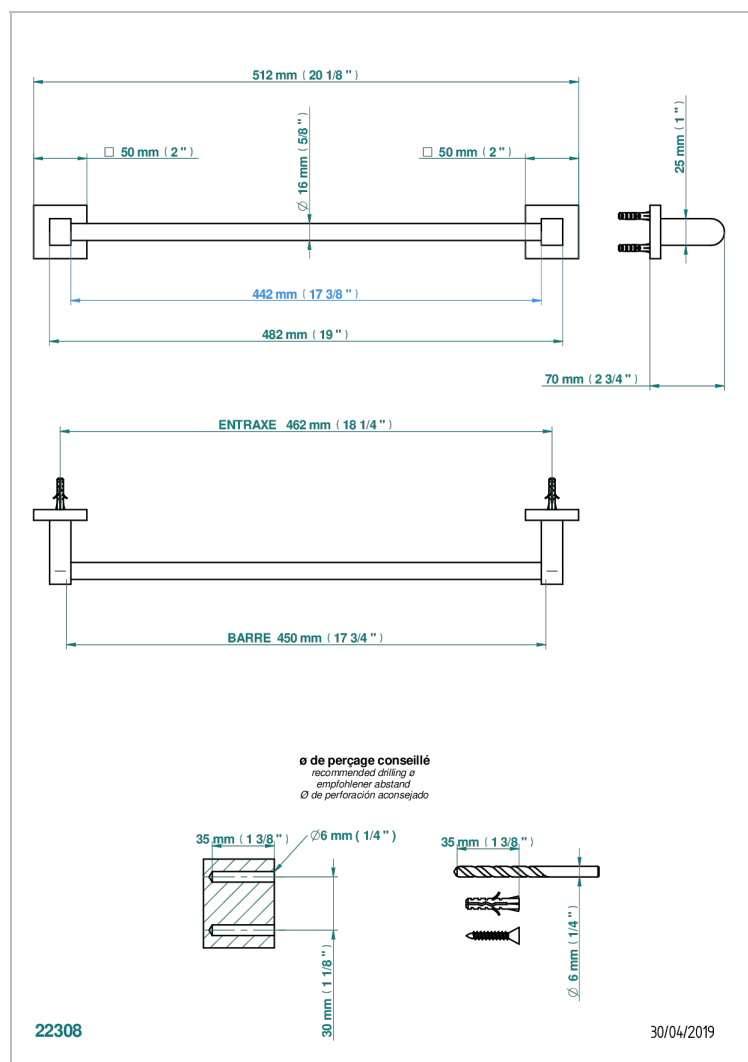

PROFIL LALIQUE CLEAR CRYSTAL WITH LEVER HANDLES

A6H-514/45

Towel bar, 18" long

CHARACTERISTIC

- Profil Laliq Clear crystal with lever handles
- Towel bar, 18" long

AVAILABLE FINITIONS

Black ceram - D30
Blush PVD - H62
Brass color PVD - H49
Brown bronze color PVD - F33
Chrome polished - A02
Chrome polished / gold polished - G02