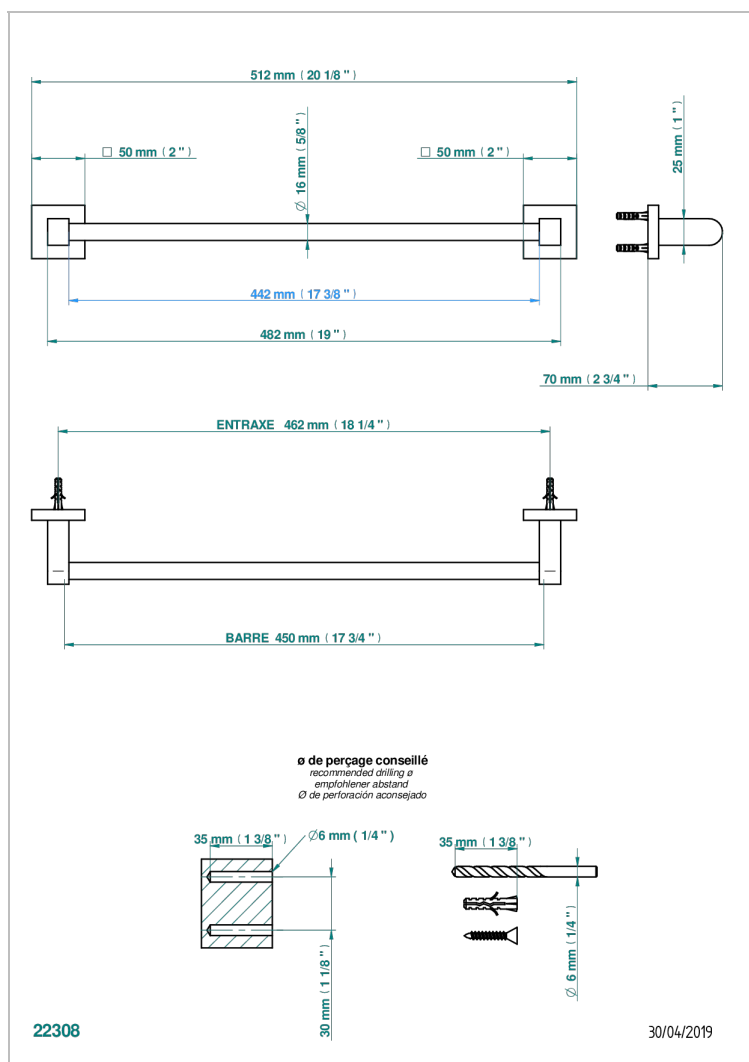

# PROFIL LALIQUE CLEAR CRYSTAL WITH LEVER

A6H-514/45

Single towel rail, fixed rail, length: 450 mm

## CHARACTERISTIC

- Profil Lalique Clear crystal with lever
- Single towel rail, fixed rail, length: 450 mm