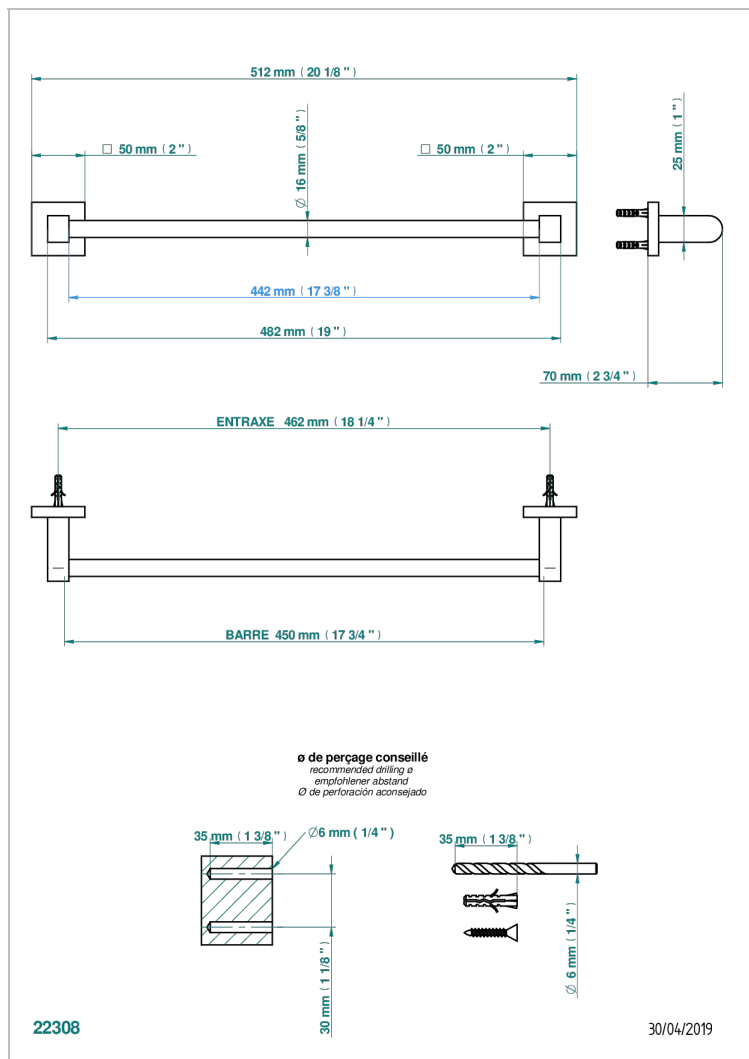

# PROFIL LALIQUE CRISTAL CLARO CON MANETAS

A6H-514/45

Single towel rail, fixed rail, length: 450 mm

## CARACTERÍSTICAS

- Profil Laliqre cristal claro con manetas
- Single towel rail, fixed rail, length: 450 mm