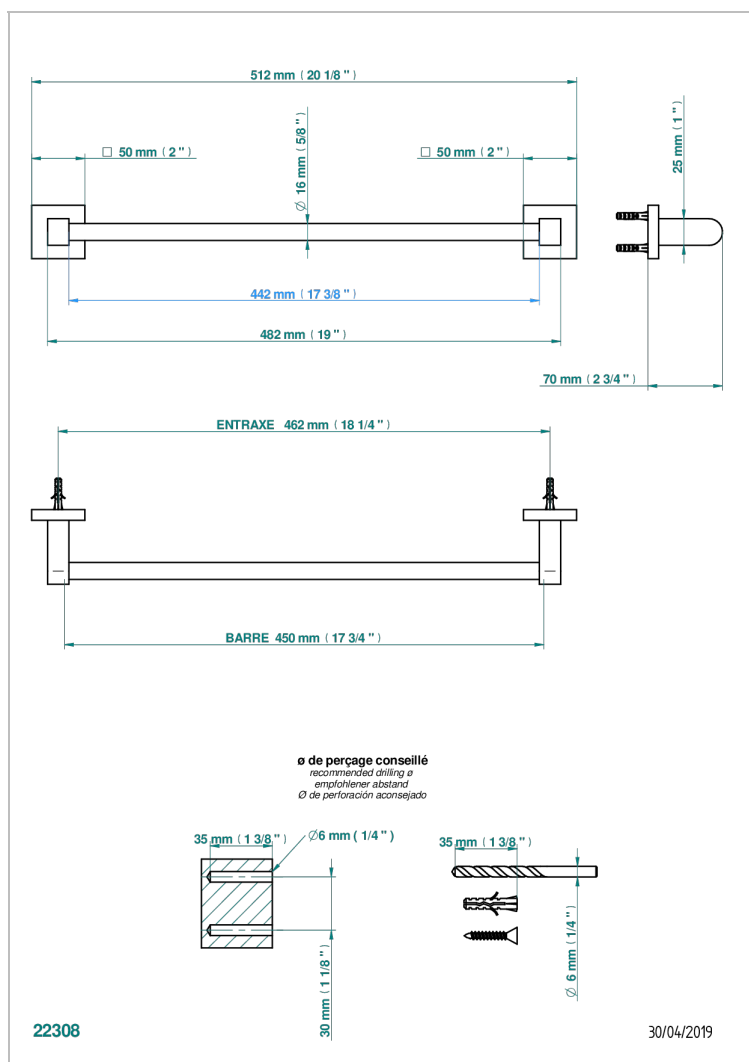

PROFIL LALIQUE CLEAR CRYSTAL WITH LEVER

A6H-514/45

Single towel rail, fixed rail, length: 450 mm

CHARACTERISTIC

- Profil Laliq Clear crystal with lever
- Single towel rail, fixed rail, length: 450 mm

AVAILABLE FINITIONS