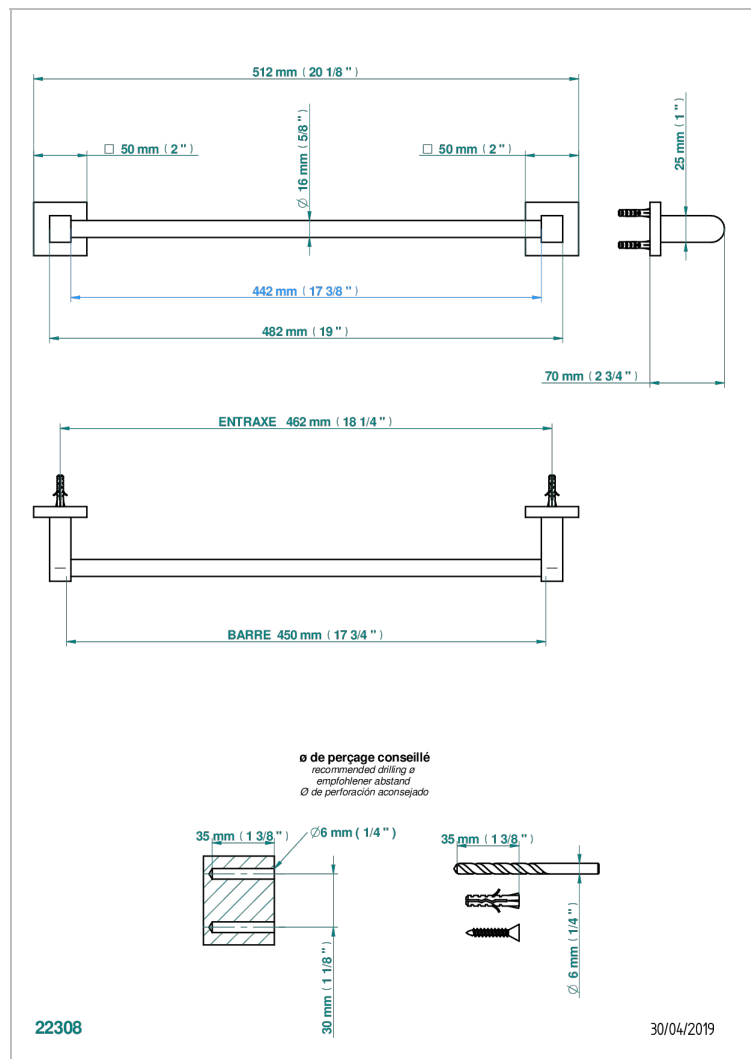

# PROFIL LALIQUE CRISTAL CLARO CON MANETAS

A6H-514/45

Single towel rail, fixed rail, length: 450 mm

## CARACTERÍSTICAS

- Profil Laliqre cristal claro con manetas
- Single towel rail, fixed rail, length: 450 mm