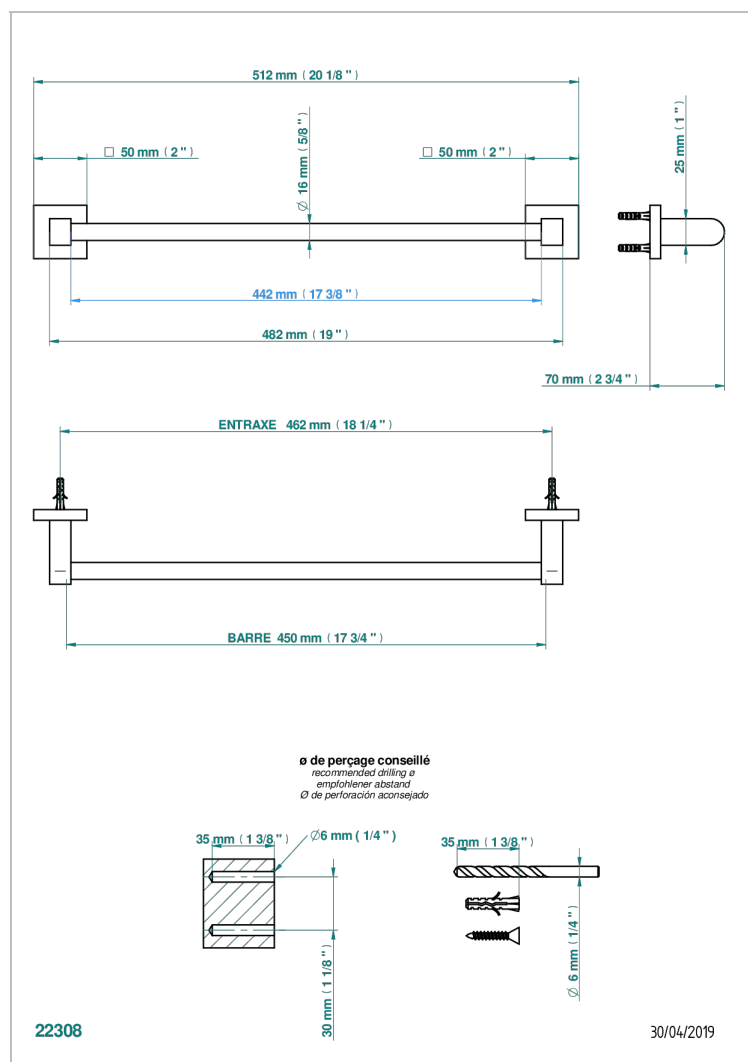

# PROFIL LALIQUE CLEAR CRYSTAL

A6G-514/45

Single towel rail, fixed rail, length: 450 mm

## CHARACTERISTIC

- Profil Laliq Clear crystal
- Single towel rail, fixed rail, length: 450 mm