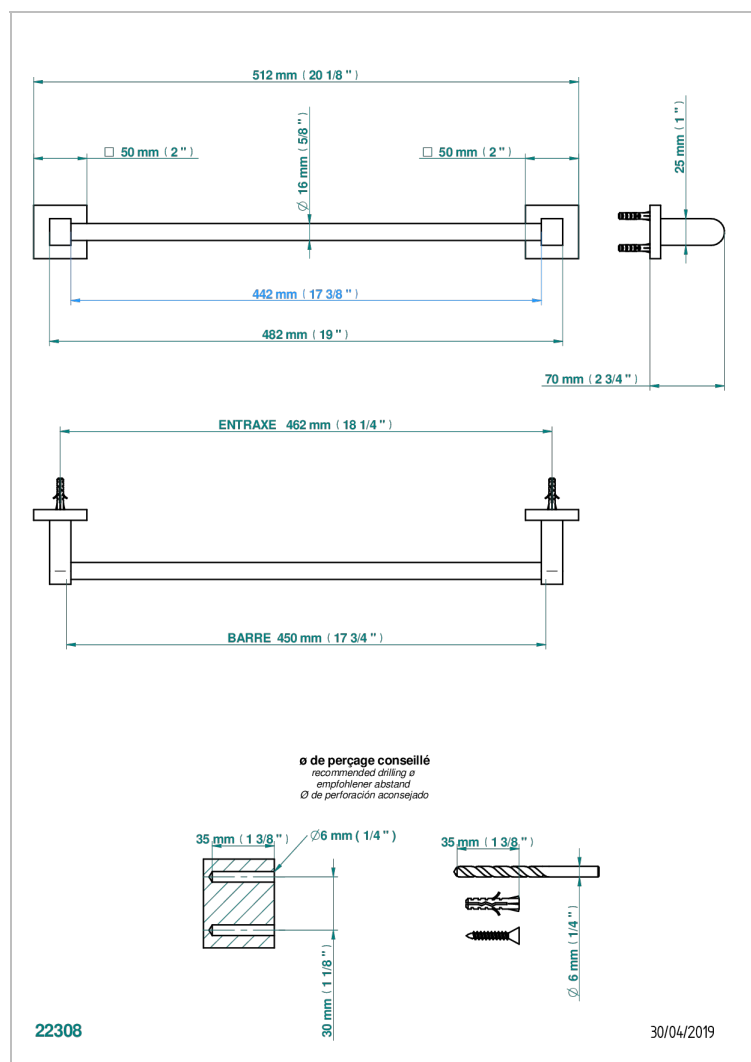

PROFIL LALIQUE CRISTAL CLARO

A6G-514/45

Single towel rail, fixed rail, length: 450 mm

THG[®]
PARIS

CARACTERÍSTICAS

- Profil Laliqre cristal claro
- Single towel rail, fixed rail, length: 450 mm

ACABADOS DISPONIBLES