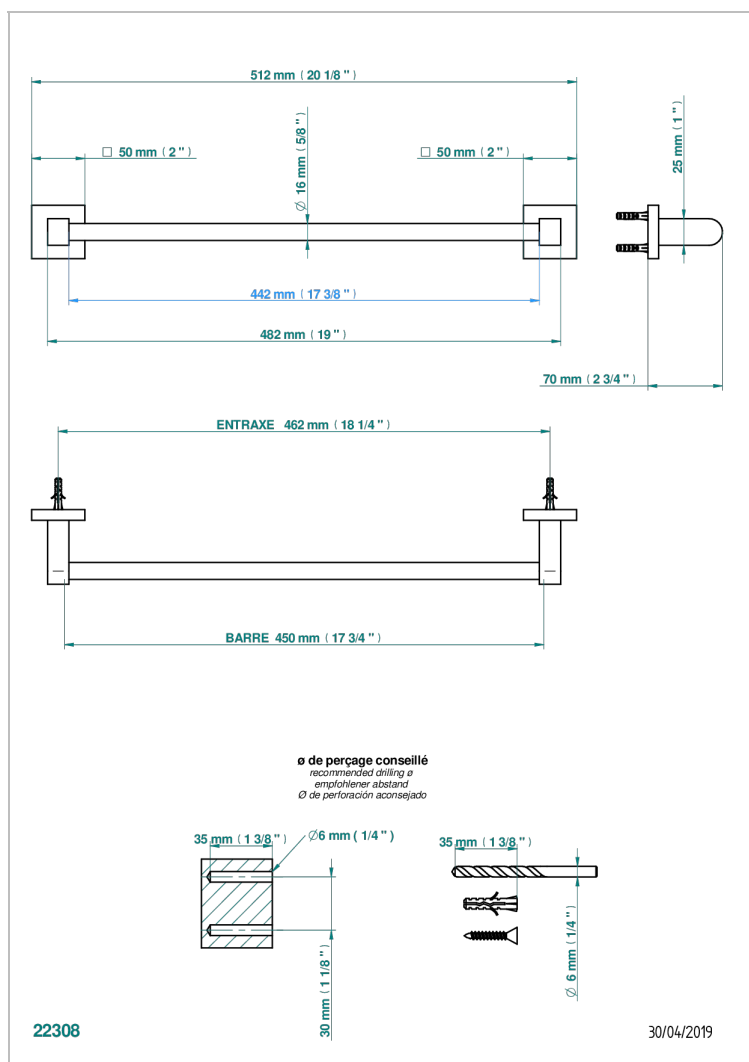

PROFIL LALIQUE CLEAR CRYSTAL

A6G-514/45

Single towel rail, fixed rail, length: 450 mm

CHARACTERISTIC

- Profil Laliq Clear crystal
- Single towel rail, fixed rail, length: 450 mm

AVAILABLE FINITIONS

Antique nickel - H28
Black ceram - D30
Blush PVD - H62
Brass color PVD - H49
Brown bronze color PVD - F33
Gold color PVD - H52