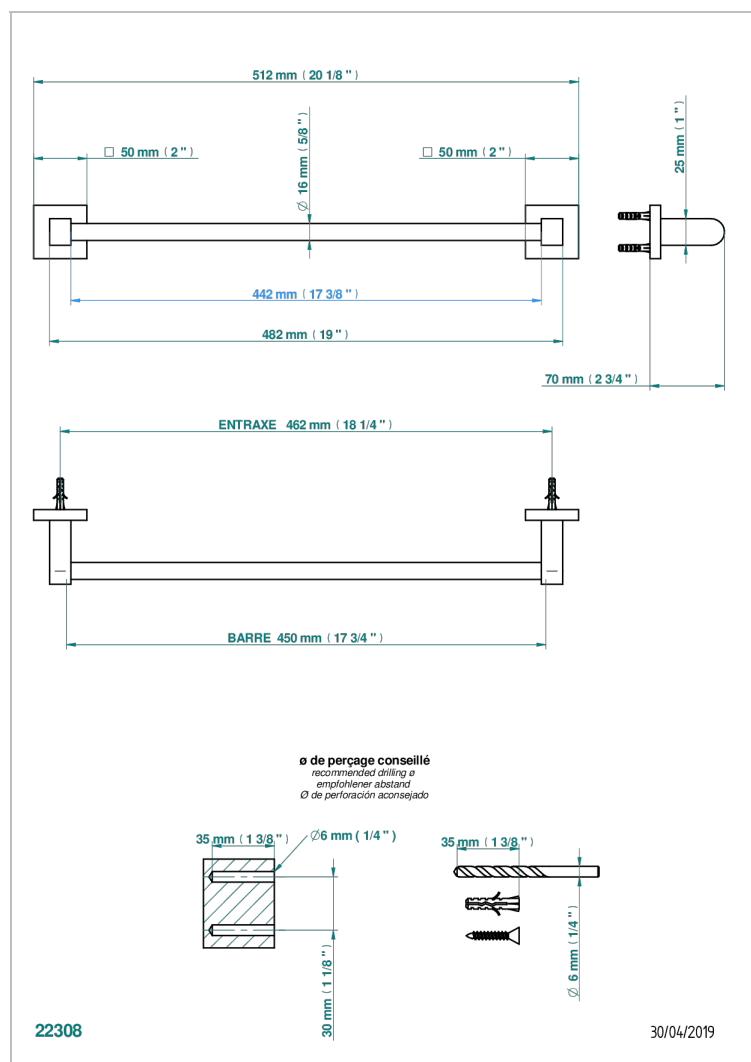

# PROFIL LALIQUE CLEAR CRYSTAL

A6G-514/45

Single towel rail, fixed rail, length: 450 mm

## CHARACTERISTIC

- Profil Laliq Clear crystal
- Single towel rail, fixed rail, length: 450 mm