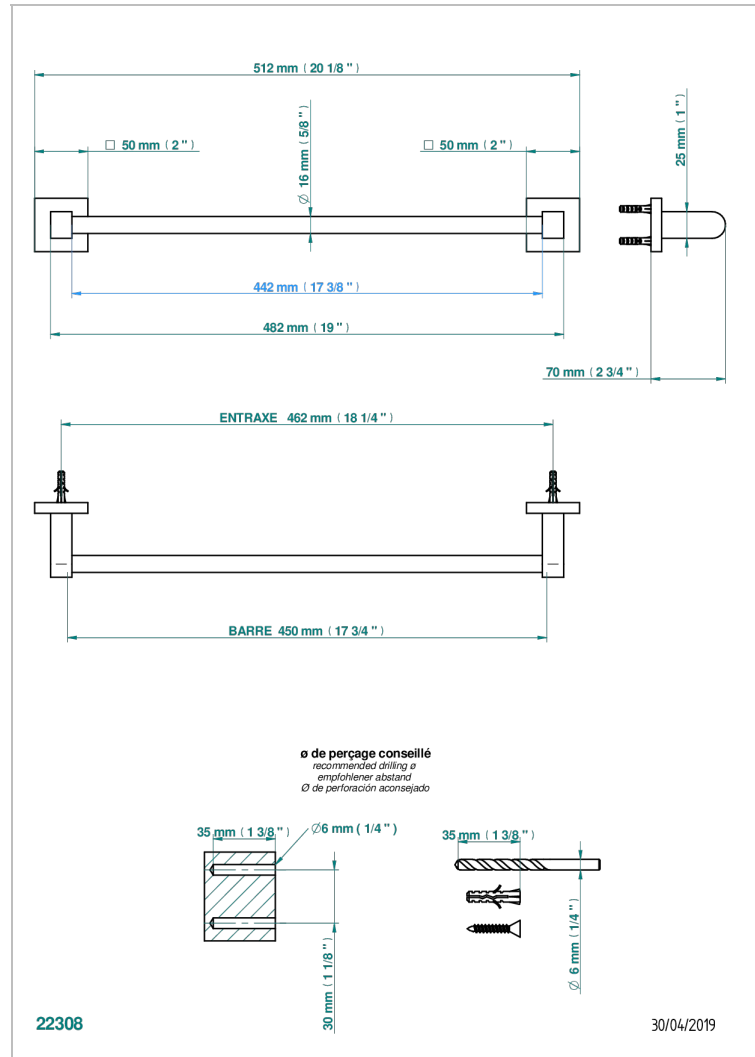

# PROFIL METAL CON MANETAS

A6B-514/45

Single towel rail, fixed rail, length: 450 mm

THG<sup>®</sup>  
PARIS

## CARACTERÍSTICAS

- Profil metal con manetas
- Single towel rail, fixed rail, length: 450 mm