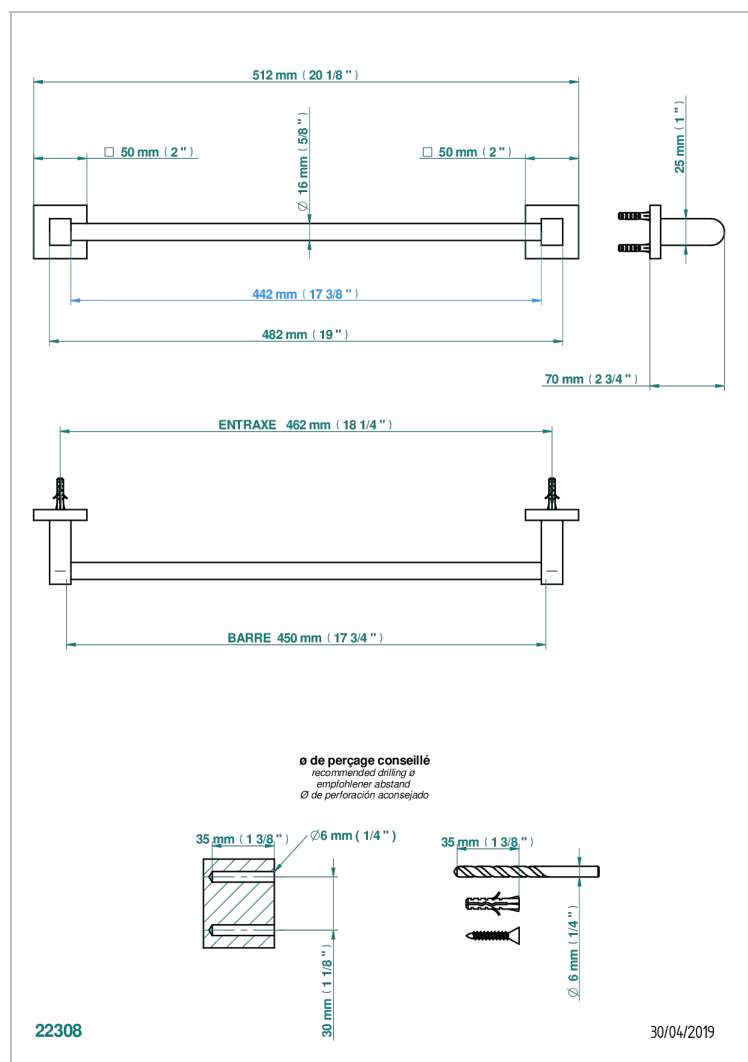

PROFIL METAL WITH LEVER HANDLES

A6B-514/45

Towel bar, 18" long

CHARACTERISTIC

- Profil Metal with lever handles
- Towel bar, 18" long

AVAILABLE FINITIONS

Black ceram - D30
Blush PVD - H62
Brass color PVD - H49
Brown bronze color PVD - F33
Chrome polished - A02
Chrome polished / gold polished - G02