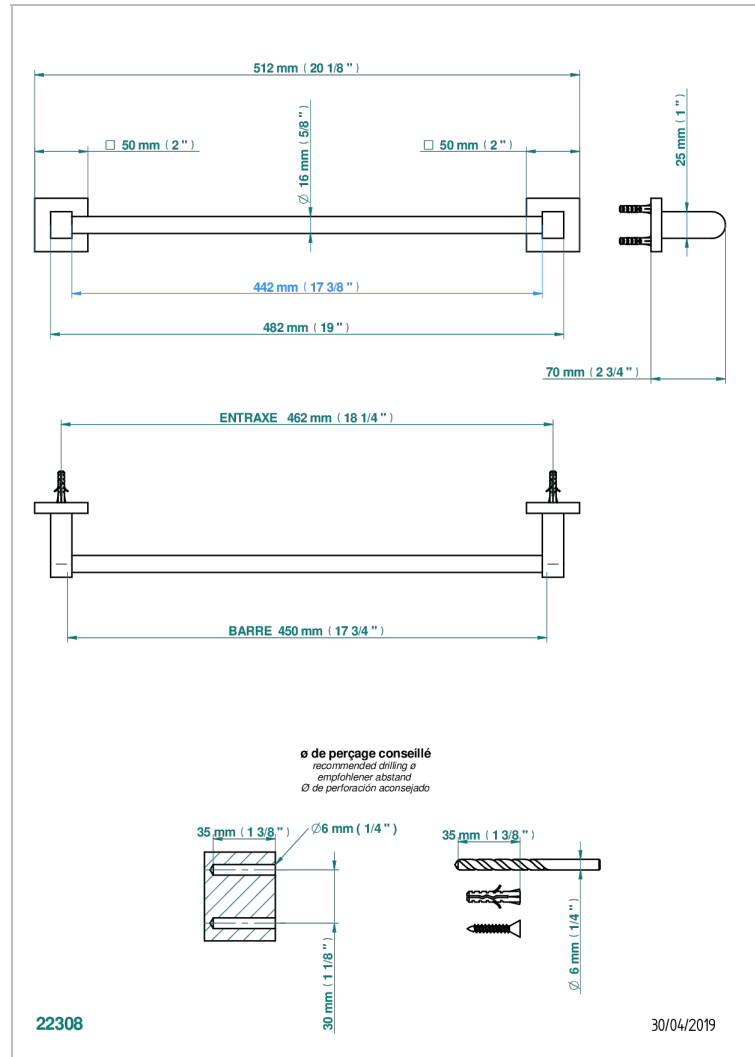

# PROFIL METAL WITH LEVER

A6B-514/45

Single towel rail, fixed rail, length: 450 mm

## CHARACTERISTIC

- Profil Metal with lever
- Single towel rail, fixed rail, length: 450 mm