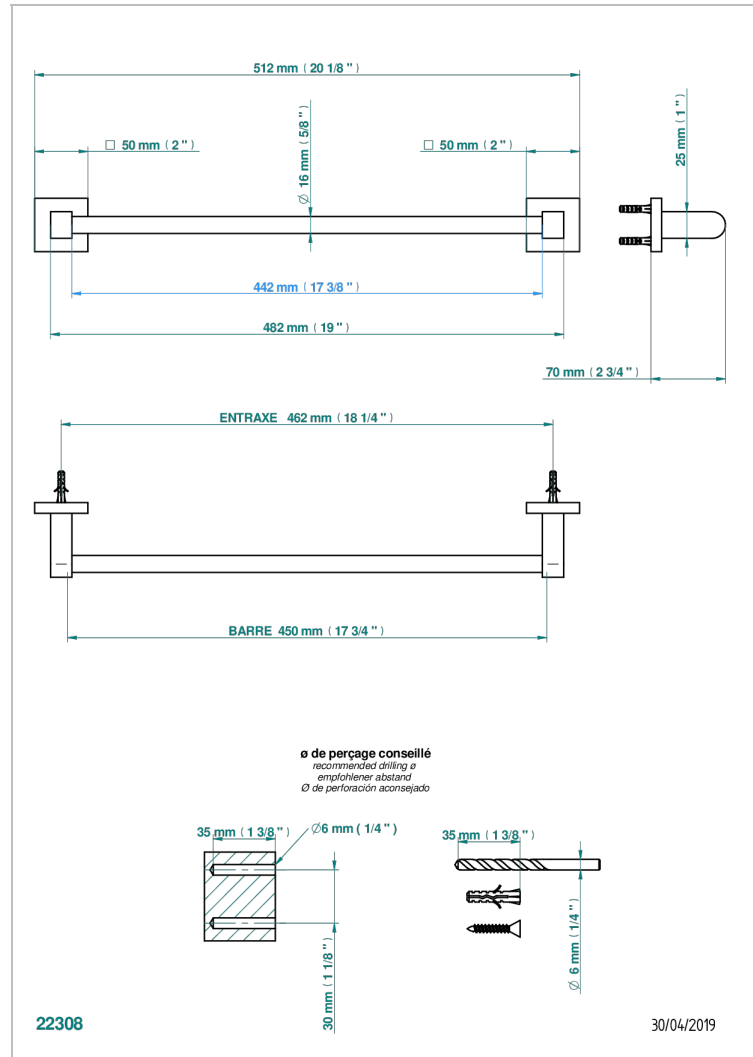

PROFIL METAL CON MANETAS

A6B-514/45

Single towel rail, fixed rail, length: 450 mm

THG[®]
PARIS

CARACTERÍSTICAS

- Profil metal con manetas
- Single towel rail, fixed rail, length: 450 mm

ACABADOS DISPONIBLES