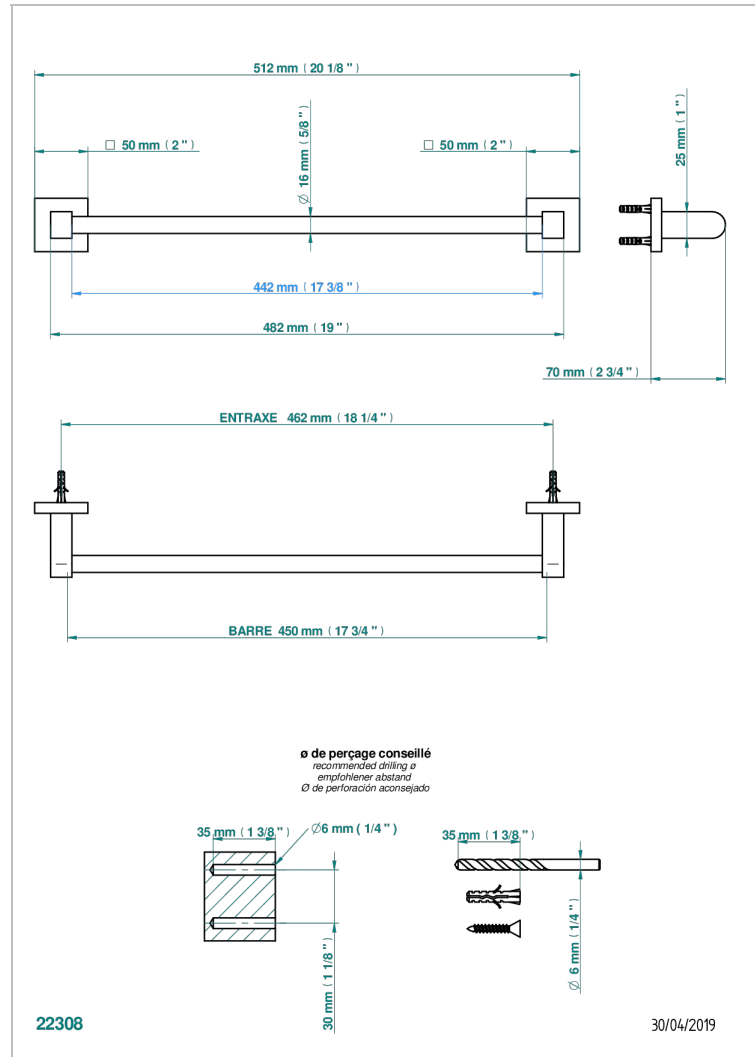

PROFIL METAL WITH LEVER

A6B-514/45

Single towel rail, fixed rail, length: 450 mm

CHARACTERISTIC

- Profil Metal with lever
- Single towel rail, fixed rail, length: 450 mm

AVAILABLE FINITIONS

Antique nickel - H28
Black ceram - D30
Blush PVD - H62
Brass color PVD - H49
Brown bronze color PVD - F33
Gold color PVD - H52