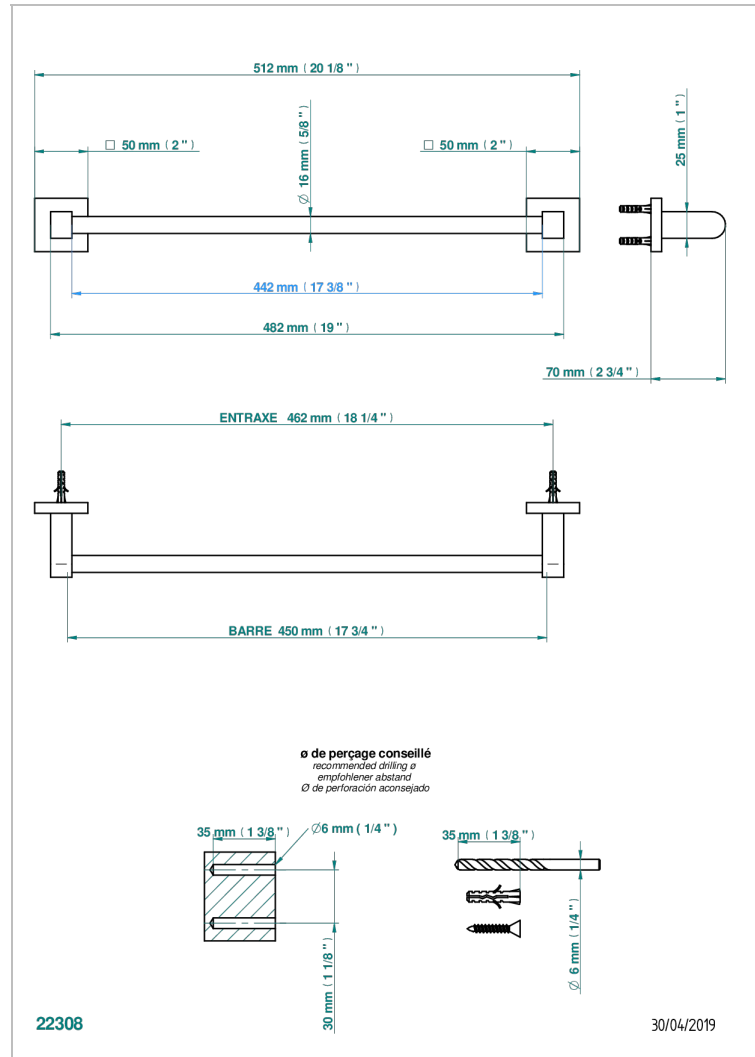

# PROFIL METAL

A6A-514/45

Single towel rail, fixed rail, length: 450 mm

## CHARACTERISTIC

- Profil Metal
- Single towel rail, fixed rail, length: 450 mm