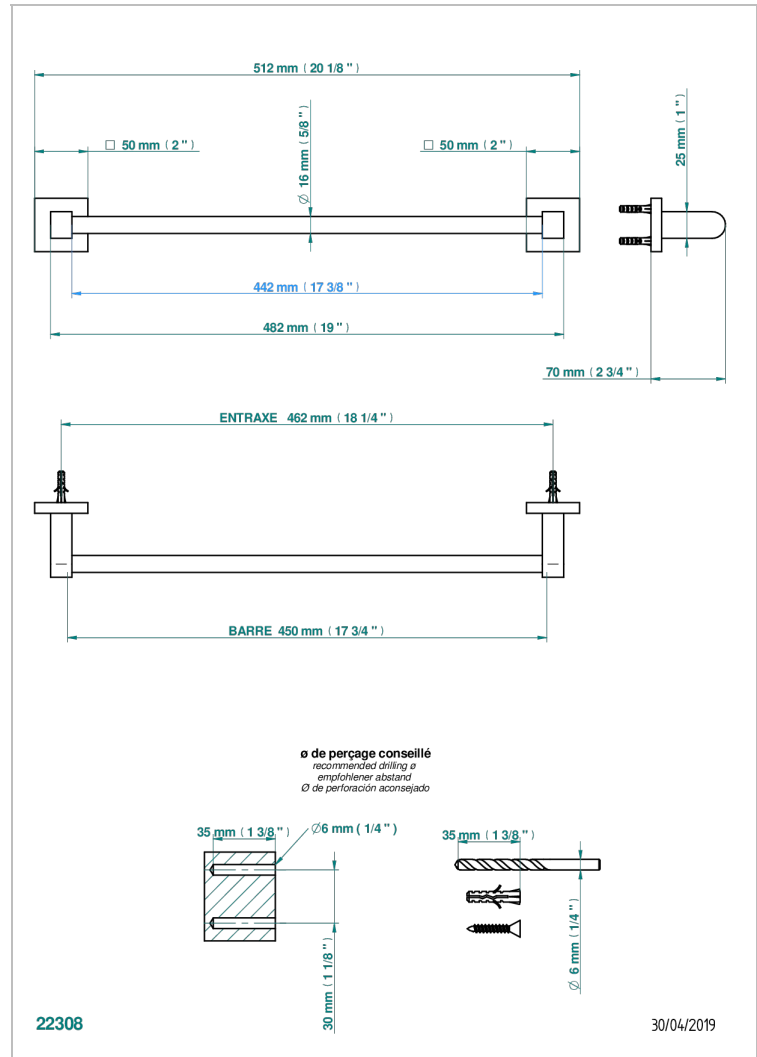

PROFIL METAL

A6A-514/45

Single towel rail, fixed rail, length: 450 mm

CHARACTERISTIC

- Profil Metal
- Single towel rail, fixed rail, length: 450 mm

AVAILABLE FINITIONS

Antique nickel - H28
Black ceram - D30
Blush PVD - H62
Brass color PVD - H49
Brown bronze color PVD - F33
Gold color PVD - H52