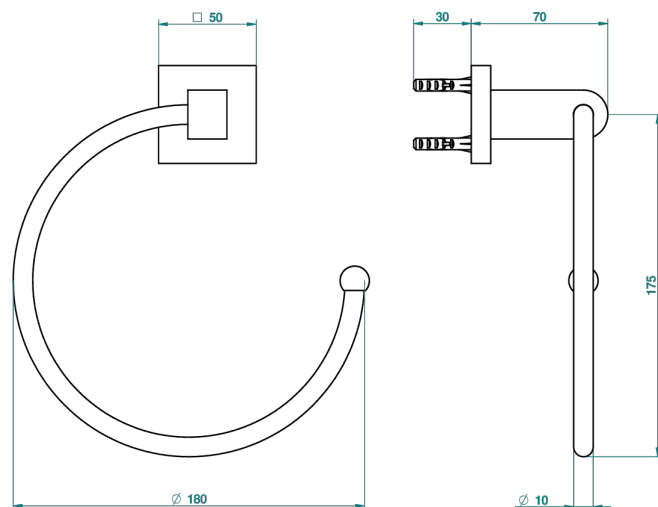

PROFIL BLACK ONYX WITH LEVER HANDLES

A6P-504N

Towel ring

22298

07/09/2010

CHARACTERISTIC

- Profil Black Onyx with lever handles
- Towel ring

AVAILABLE FINITIONS

Black ceram - D30
Blush PVD - H62
Brass color PVD - H49
Brown bronze color PVD - F33
Chrome polished - A02
Chrome polished / gold polished - G02

Copper antique matt, coated - H07
Gold color PVD - H52
Gold mat - F07
Gold polished - F01
Graphite PVD - H64
Light coated bronze - D01

Matt Umber PVD - H67
Matt blush PVD - H60
Matt brass color PVD - H50
Matt brown bronze color PVD - F34
Matt chrome (American satin) - C02
Matt gold color PVD - H53

Matt graphite PVD - H65
Matt nickel (American satin) - C01
Matt nickel color PVD - H56
Nickel antique / Sovereign - H28
Nickel color PVD - H55
Nickel polished - B01

Soft gold - F30
Soft matt gold - F31
Umber PVD - H66