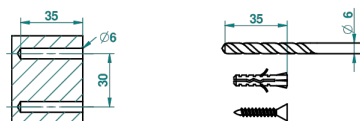

PROFIL BLACK ONYX WITH LEVER HANDLES

A6P-504N

Towel ring

22298

07/09/2010

CHARACTERISTIC

- Profil Black Onyx with lever handles
- Towel ring

AVAILABLE FINITIONS

Black ceram - D30
Blush PVD - H62
Brass color PVD - H49
Brown bronze color PVD - F33
Chrome polished - A02
Chrome polished / gold polished - G02

Copper antique matt, coated - H07
Gold color PVD - H52
Gold mat - F07
Gold polished - F01
Graphite PVD - H64
Light coated bronze - D01

Matt Umber PVD - H67
Matt blush PVD - H60
Matt brass color PVD - H50
Matt brown bronze color PVD - F34
Matt chrome (American satin) - C02
Matt gold color PVD - H53

Matt graphite PVD - H65
Matt nickel (American satin) - C01
Matt nickel color PVD - H56
Nickel antique / Sovereign - H28
Nickel color PVD - H55
Nickel polished - B01

Soft gold - F30
Soft matt gold - F31
Umber PVD - H66