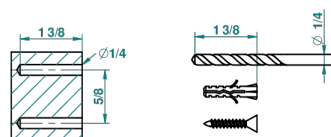

PROFIL BLACK ONYX WITH LEVER HANDLES

A6P-504N

Towel ring

22298

07/09/2010

CHARACTERISTIC

- Profil Black Onyx with lever handles
- Towel ring

AVAILABLE FINITIONS

Black ceram - D30
Blush PVD - H62
Brass color PVD - H49
Brown bronze color PVD - F33
Chrome polished - A02
Chrome polished / gold polished - G02

Copper antique matt, coated - H07
Gold color PVD - H52
Gold mat - F07
Gold polished - F01
Graphite PVD - H64
Light coated bronze - D01

Matt Umber PVD - H67
Matt blush PVD - H60
Matt brass color PVD - H50
Matt brown bronze color PVD - F34
Matt chrome (American satin) - C02
Matt gold color PVD - H53

Matt graphite PVD - H65
Matt nickel (American satin) - C01
Matt nickel color PVD - H56
Nickel antique / Sovereign - H28
Nickel color PVD - H55
Nickel polished - B01

Soft gold - F30
Soft matt gold - F31
Umber PVD - H66