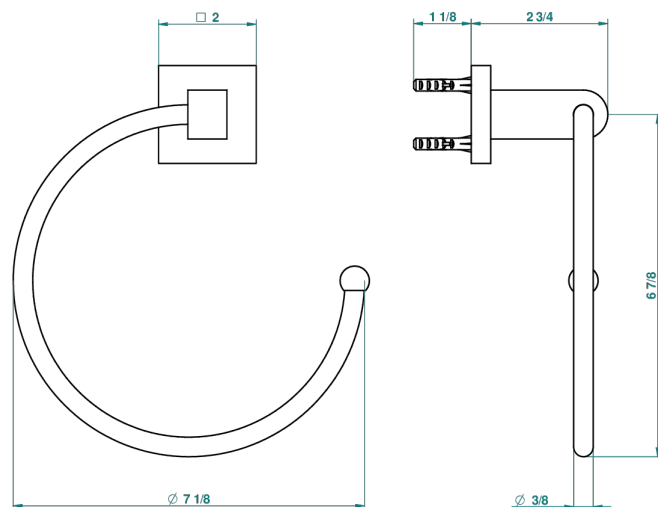

PROFIL BLACK ONYX WITH LEVER HANDLES

A6P-504N

Towel ring

22298

07/09/2010

CHARACTERISTIC

- Profil Black Onyx with lever handles
- Towel ring

AVAILABLE FINITIONS

Black ceram - D30
Blush PVD - H62
Brass color PVD - H49
Brown bronze color PVD - F33
Chrome polished - A02
Chrome polished / gold polished - G02

Copper antique matt, coated - H07
Gold color PVD - H52
Gold mat - F07
Gold polished - F01
Graphite PVD - H64
Light coated bronze - D01

Matt Umber PVD - H67
Matt blush PVD - H60
Matt brass color PVD - H50
Matt brown bronze color PVD - F34
Matt chrome (American satin) - C02
Matt gold color PVD - H53

Matt graphite PVD - H65
Matt nickel (American satin) - C01
Matt nickel color PVD - H56
Nickel antique / Sovereign - H28
Nickel color PVD - H55
Nickel polished - B01

Soft gold - F30
Soft matt gold - F31
Umber PVD - H66