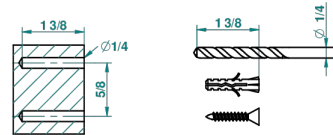

PROFIL BLACK ONYX WITH LEVER

A6P-504N

Single towel ring

22298

07/09/2010

CHARACTERISTIC

- Profil Black Onyx with lever
- Single towel ring

AVAILABLE FINITIONS

Antique nickel - H28
Black ceram - D30
Blush PVD - H62
Brass color PVD - H49
Brown bronze color PVD - F33
Gold color PVD - H52

Graphite PVD - H64
Lacquered light bronze - D01
Matt Umber PVD - H67
Matt blush PVD - H60
Matt brass color PVD - H50
Matt brown bronze color PVD - F34

Matt chrome - C02
Matt gold - F07
Matt gold color PVD - H53
Matt graphite PVD - H65
Matt nickel (color finish) - C01
Matt nickel color PVD - H56

Nickel color PVD - H55
Polished chrome (color finish) - A02
Polished chrome / Polished gold (color finish) - G02
Polished gold (color finish) - F01
Polished nickel - B01
Soft gold - F30

Soft matt gold - F31
Umber PVD - H66
Varnished matt antique red copper (color finish) - H07