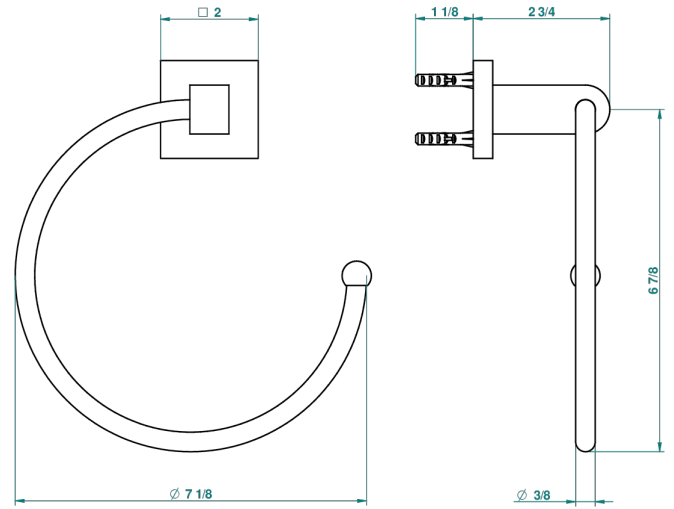

PROFIL BLACK ONYX WITH LEVER

A6P-504N

Single towel ring

22298

07/09/2010

CHARACTERISTIC

- Profil Black Onyx with lever
- Single towel ring

AVAILABLE FINITIONS

Antique nickel - H28
Black ceram - D30
Blush PVD - H62
Brass color PVD - H49
Brown bronze color PVD - F33
Gold color PVD - H52

Graphite PVD - H64
Lacquered light bronze - D01
Matt Umber PVD - H67
Matt blush PVD - H60
Matt brass color PVD - H50
Matt brown bronze color PVD - F34

Matt chrome - C02
Matt gold - F07
Matt gold color PVD - H53
Matt graphite PVD - H65
Matt nickel (color finish) - C01
Matt nickel color PVD - H56

Nickel color PVD - H55
Polished chrome (color finish) - A02
Polished chrome / Polished gold (color finish) - G02
Polished gold (color finish) - F01
Polished nickel - B01
Soft gold - F30

Soft matt gold - F31
Umber PVD - H66
Varnished matt antique red copper (color finish) - H07