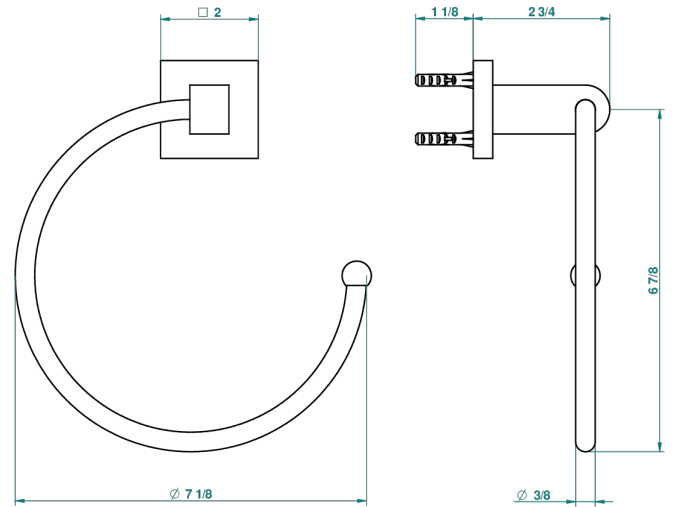

PROFIL BLACK ONYX WITH LEVER

A6P-504N

Single towel ring

THG®
PARIS

22298

07/09/2010

CHARACTERISTIC

- Profil Black Onyx with lever
- Single towel ring

AVAILABLE FINITIONS

Antique nickel - H28
Black ceram - D30
Blush PVD - H62
Brass color PVD - H49
Brown bronze color PVD - F33
Gold color PVD - H52

Graphite PVD - H64
Lacquered light bronze - D01
Matt Umber PVD - H67
Matt blush PVD - H60
Matt brass color PVD - H50
Matt brown bronze color PVD - F34

Matt chrome - C02
Matt gold - F07
Matt gold color PVD - H53
Matt graphite PVD - H65
Matt nickel (color finish) - C01
Matt nickel color PVD - H56

Nickel color PVD - H55
Polished chrome (color finish) - A02
Polished chrome / Polished gold (color finish) - G02
Polished gold (color finish) - F01
Polished nickel - B01
Soft gold - F30

Soft matt gold - F31
Umber PVD - H66
Varnished matt antique red copper (color finish) - H07