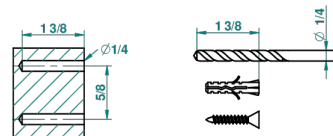

PROFIL BLACK ONYX WITH LEVER

A6P-504N

Single towel ring

THG®
PARIS

22298

07/09/2010

CHARACTERISTIC

- Profil Black Onyx with lever
- Single towel ring

AVAILABLE FINITIONS

Antique nickel - H28
Black ceram - D30
Blush PVD - H62
Brass color PVD - H49
Brown bronze color PVD - F33
Gold color PVD - H52

Graphite PVD - H64
Lacquered light bronze - D01
Matt Umber PVD - H67
Matt blush PVD - H60
Matt brass color PVD - H50
Matt brown bronze color PVD - F34

Matt chrome - C02
Matt gold - F07
Matt gold color PVD - H53
Matt graphite PVD - H65
Matt nickel (color finish) - C01
Matt nickel color PVD - H56

Nickel color PVD - H55
Polished chrome (color finish) - A02
Polished chrome / Polished gold (color finish) - G02
Polished gold (color finish) - F01
Polished nickel - B01
Soft gold - F30

Soft matt gold - F31
Umber PVD - H66
Varnished matt antique red copper (color finish) - H07