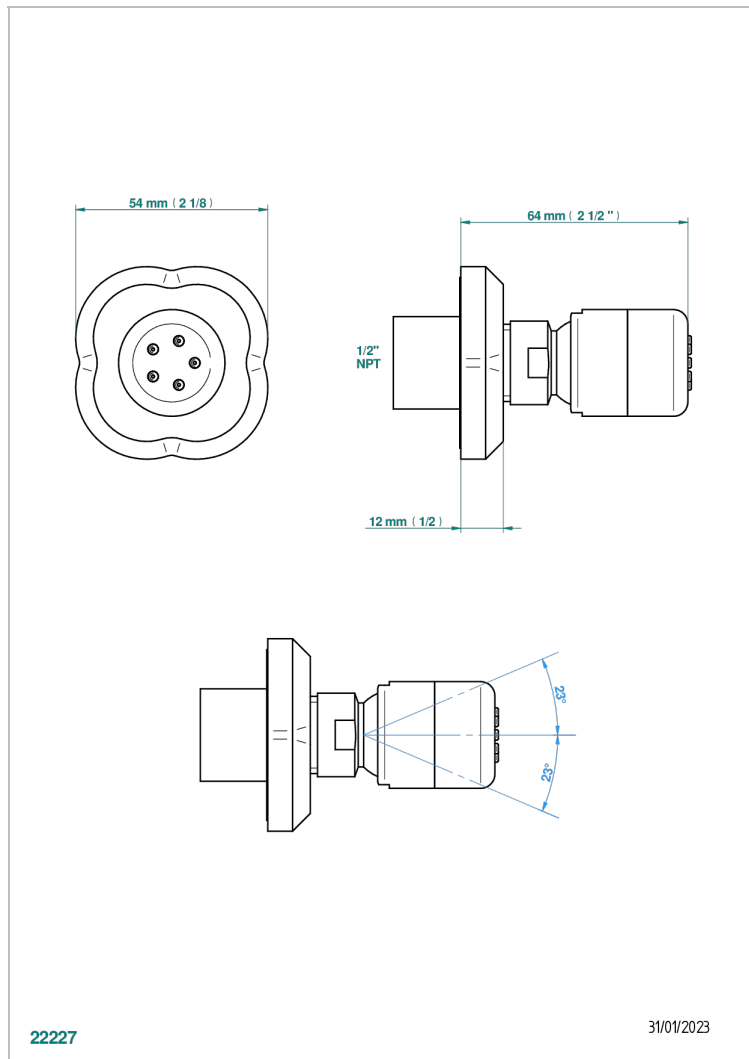

CAMELIA BLACK CRYSTAL

U5K-290/BUS

Body spray 1/2" with Easyclean system

THG[®]
PARIS

22227

31/01/2023

CHARACTERISTIC

- Camélia Black crystal
- Body spray 1/2" with Easyclean system