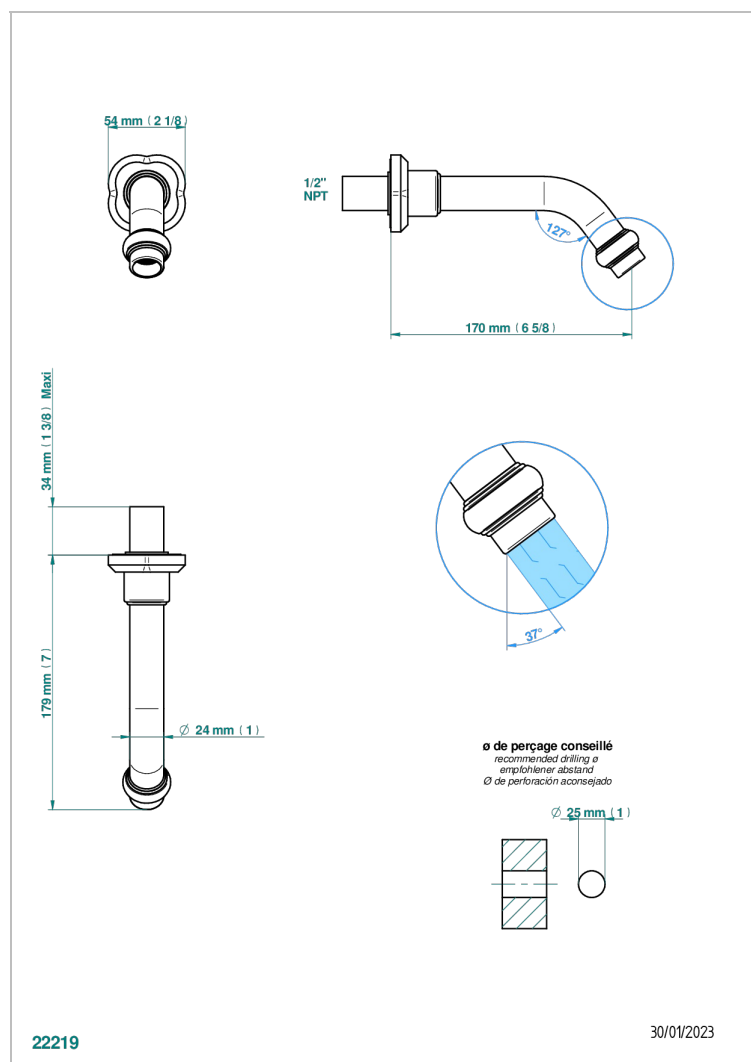

CAMELIA CLEAR CRYSTAL

U5L-22/US

Wall mounted tub spout

THG[®]
PARIS

CHARACTERISTIC

- Camélia Clear crystal
- Wall mounted tub spout

RELATED SKU'S

- Ref. G00-309S/US Trap only for waste
- Ref. G00-316/US Us click waste
- Ref. G00-309/BUS Basin waste alone for basin without overflow - US model