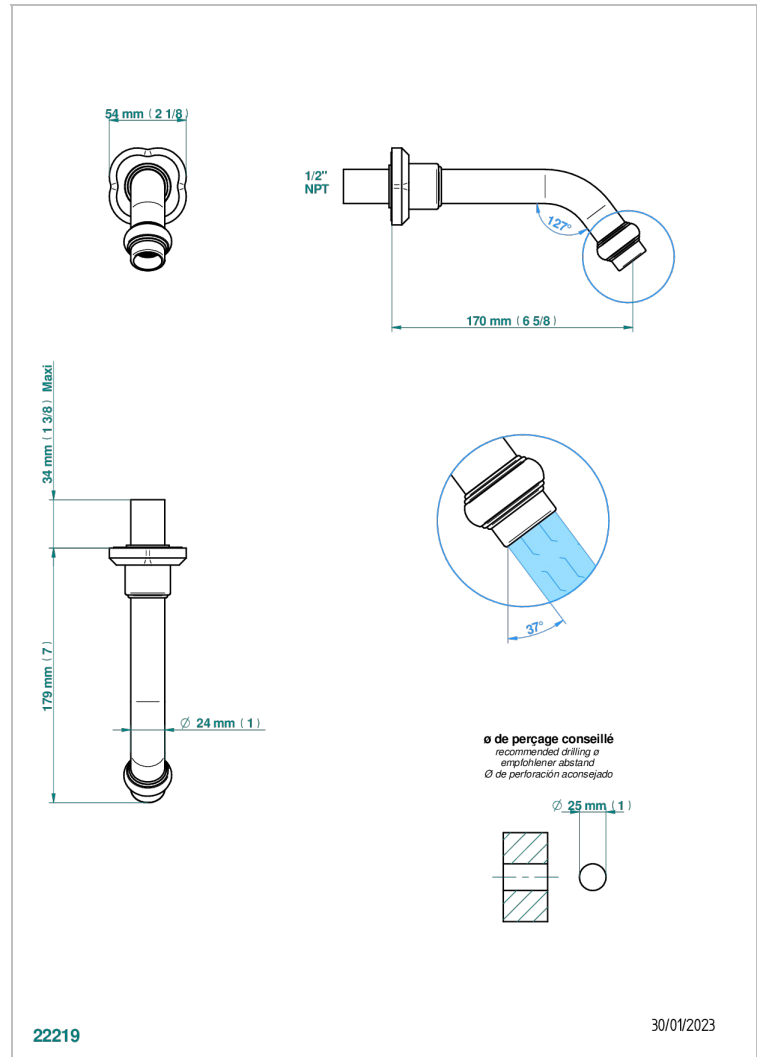

CAMELIA BLACK CRYSTAL

U5K-22/US

Wall mounted tub spout

THG[®]
PARIS

CHARACTERISTIC

- Camélia Black crystal
- Wall mounted tub spout

RELATED SKU'S

- Ref. G00-309S/US Trap only for waste
- Ref. G00-316/US Us click waste
- Ref. G00-309/BUS Basin waste alone for basin without overflow - US model

Matt brown bronze color PVD - F34
Matt chrome (American satin) - C02
Matt gold color PVD - H53
Matt graphite PVD - H65
Matt nickel (American satin) - C01
Matt nickel color PVD - H56

Nickel antique / Sovereign - H28
Nickel color PVD - H55
Nickel polished - B01
Soft matt gold - F31
Umber PVD - H66