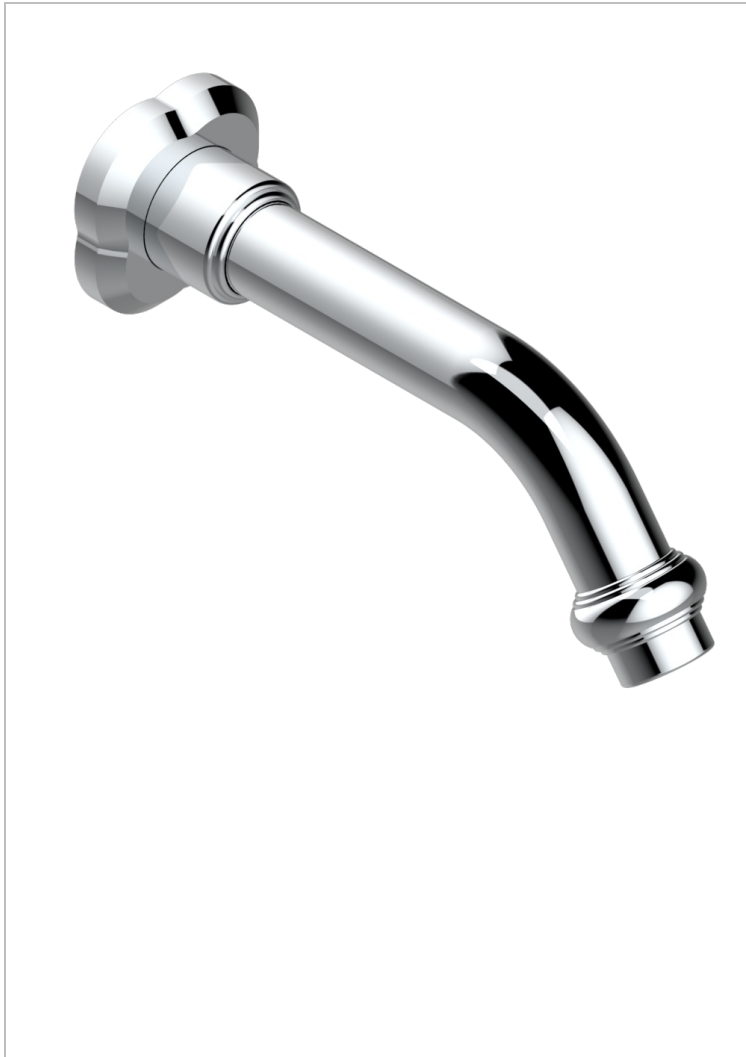

CAMELIA BLACK CRYSTAL

U5K-22/US

Wall mounted tub spout

THG[®]
PARIS

CHARACTERISTIC

- Camélia Black crystal
- Wall mounted tub spout

RELATED SKU'S

- Ref. G00-309S/US Trap only for waste
- Ref. G00-316/US Us click waste
- Ref. G00-309/BUS Basin waste alone for basin without overflow - US model

AVAILABLE FINITIONS

Black ceram - D30
Blush PVD - H62
Brass color PVD - H49
Brown bronze color PVD - F33
Chrome polished - A02
Gold color PVD - H52

Gold mat - F07
Gold polished - F01
Graphite PVD - H64
Matt Umber PVD - H67
Matt blush PVD - H60
Matt brass color PVD - H50

Matt brown bronze color PVD - F34
Matt chrome (American satin) - C02
Matt gold color PVD - H53
Matt graphite PVD - H65
Matt nickel (American satin) - C01
Matt nickel color PVD - H56

Nickel antique / Sovereign - H28
Nickel color PVD - H55
Nickel polished - B01
Soft matt gold - F31
Umber PVD - H66