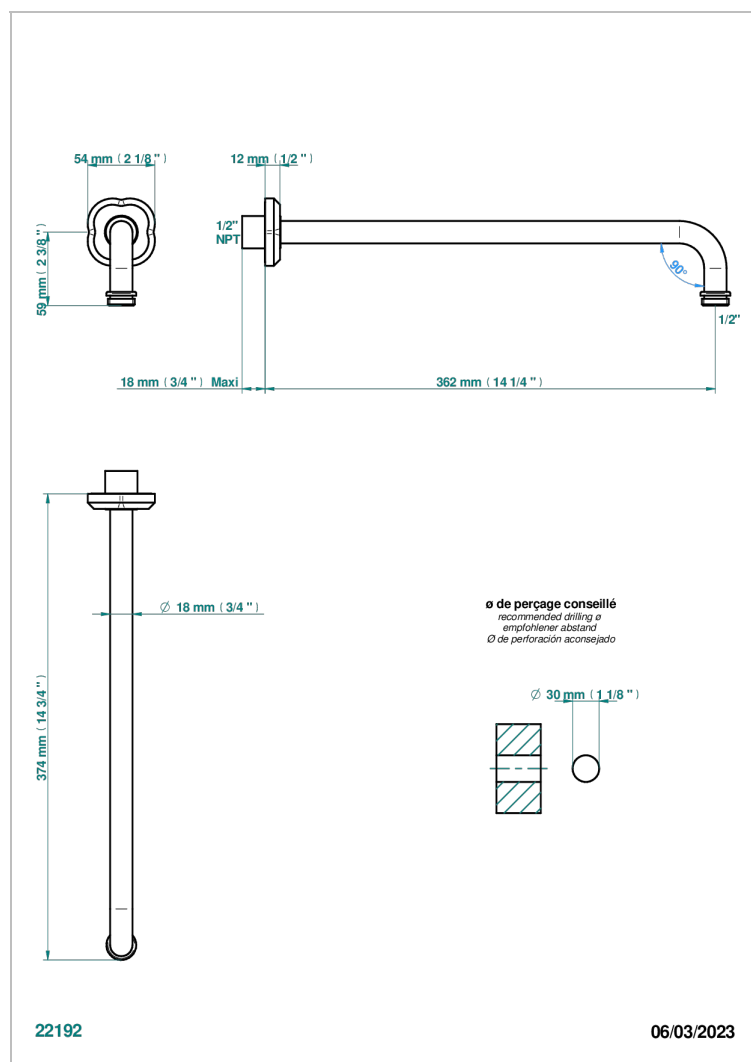

# CAMELIA CLEAR CRYSTAL

U5L-84BC/US

Horizontal shower arm, 90° 14" long

THG<sup>®</sup>  
PARIS

## CHARACTERISTIC

- Camélia Clear crystal
- Horizontal shower arm, 90° 14" long