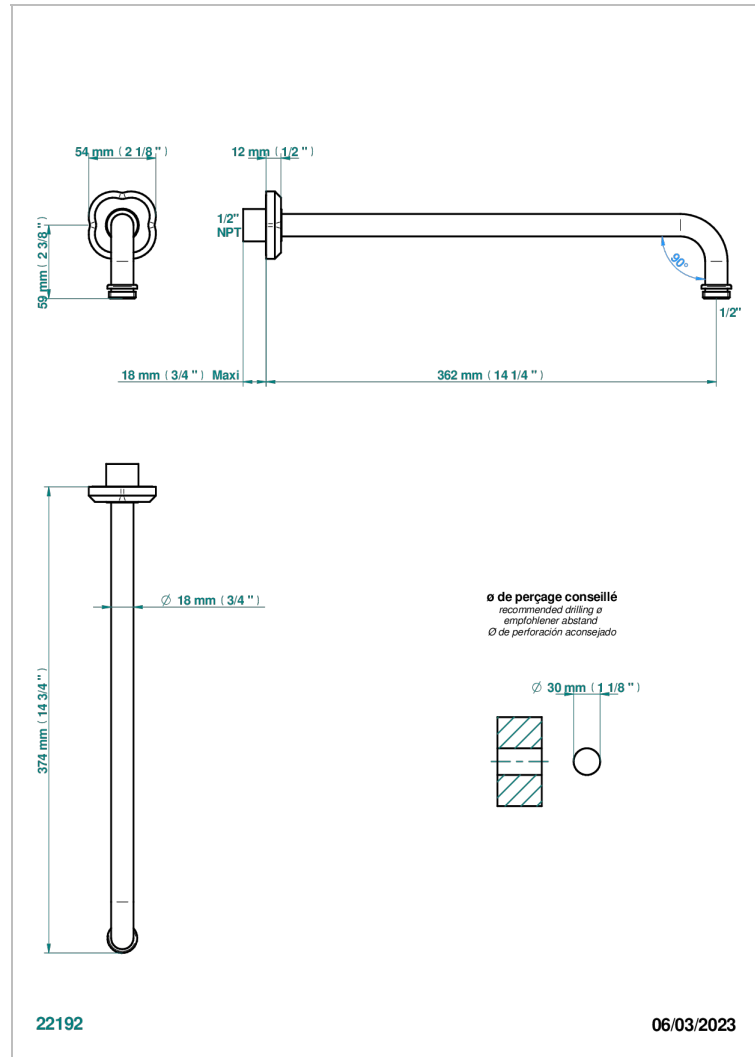

CAMELIA BLACK CRYSTAL

U5K-84BC/US

Horizontal shower arm, 90° 14" long

THG[®]
PARIS

CHARACTERISTIC

- Camélia Black crystal
- Horizontal shower arm, 90° 14" long

AVAILABLE FINITIONS

Black ceram - D30
Blush PVD - H62
Brass color PVD - H49
Brown bronze color PVD - F33
Chrome polished - A02
Gold color PVD - H52

Nickel antique / Sovereign - H28
Nickel color PVD - H55
Nickel polished - B01
Soft matt gold - F31
Umber PVD - H66