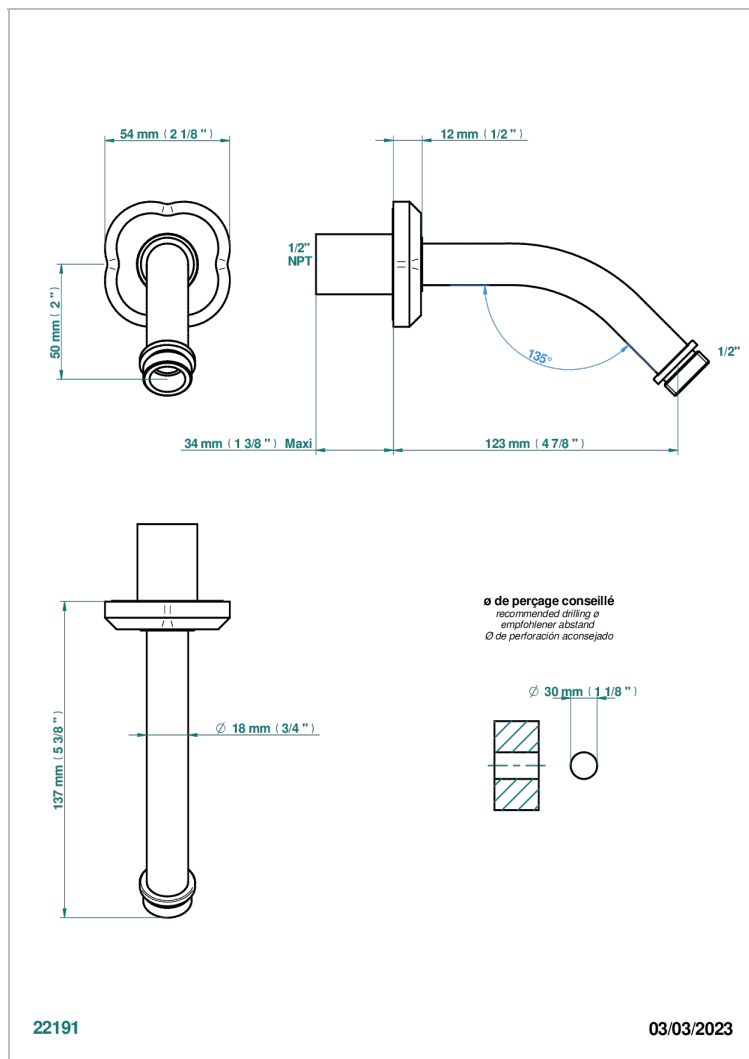

CAMELIA CLEAR CRYSTAL

U5L-82/US

Horizontal shower arm, 45°, lg: 4" 3/4

THG[®]
PARIS

CHARACTERISTIC

- Camélia Clear crystal
- Horizontal shower arm, 45°, lg: 4" 3/4

AVAILABLE FINITIONS

Black ceram - D30
Blush PVD - H62
Brass color PVD - H49
Brown bronze color PVD - F33
Chrome polished - A02
Gold color PVD - H52

Nickel antique / Sovereign - H28
Nickel color PVD - H55
Nickel polished - B01
Soft matt gold - F31
Umber PVD - H66